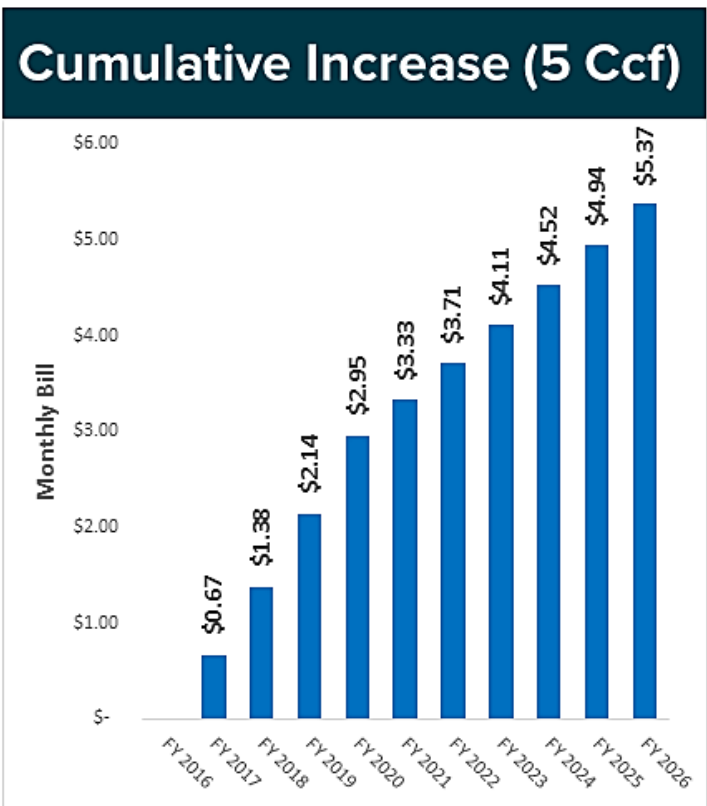

Sewer Impacts: Typical Customer

Stormwater Impacts: Typical Customer

Monthly Bill (Medium SFR)

Cumulative Increase (Medium SFR)

Combined Impacts: Typical Customer