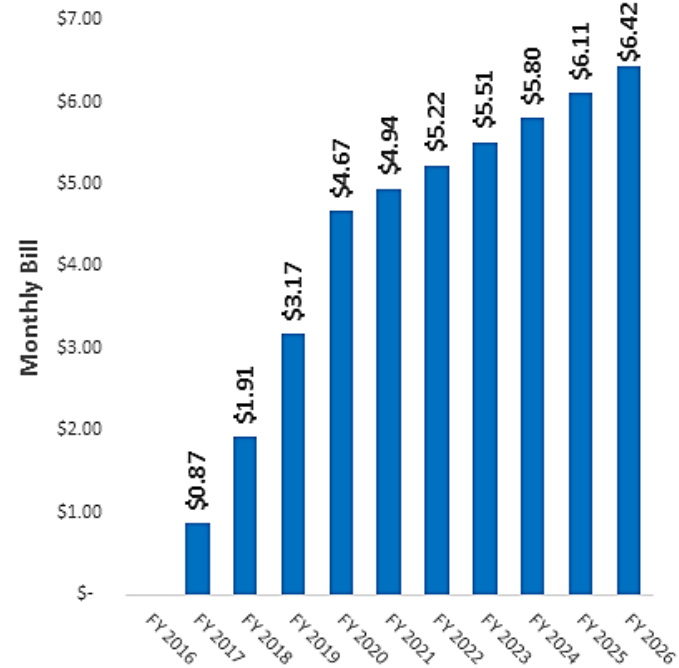

Sewer Impacts: Typical Customer

Stormwater Impacts: Typical Customer

Monthly Bill (Medium SFR)

Cumulative Increase (Medium SFR)

Combined Impacts: Typical Customer