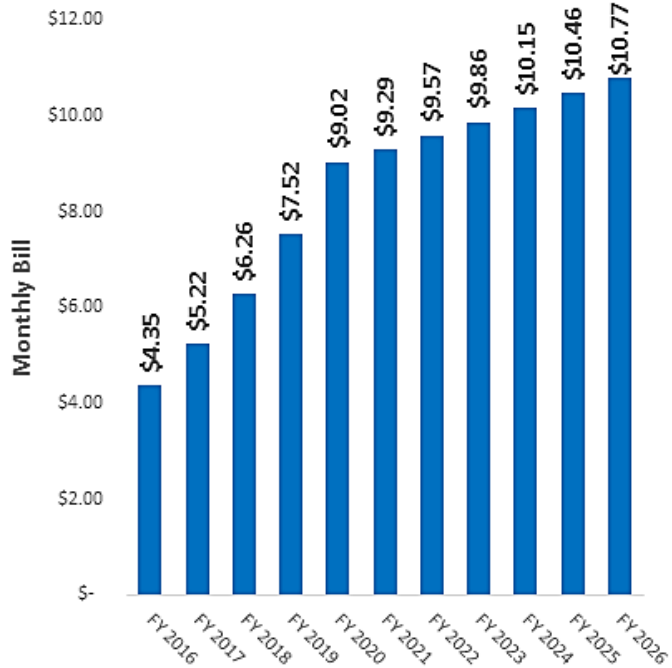

Sewer Impacts: Typical Customer

Stormwater Impacts: Typical Customer

Monthly Bill (Medium SFR)

Cumulative Increase (Medium SFR)

Combined Impacts: Typical Customer