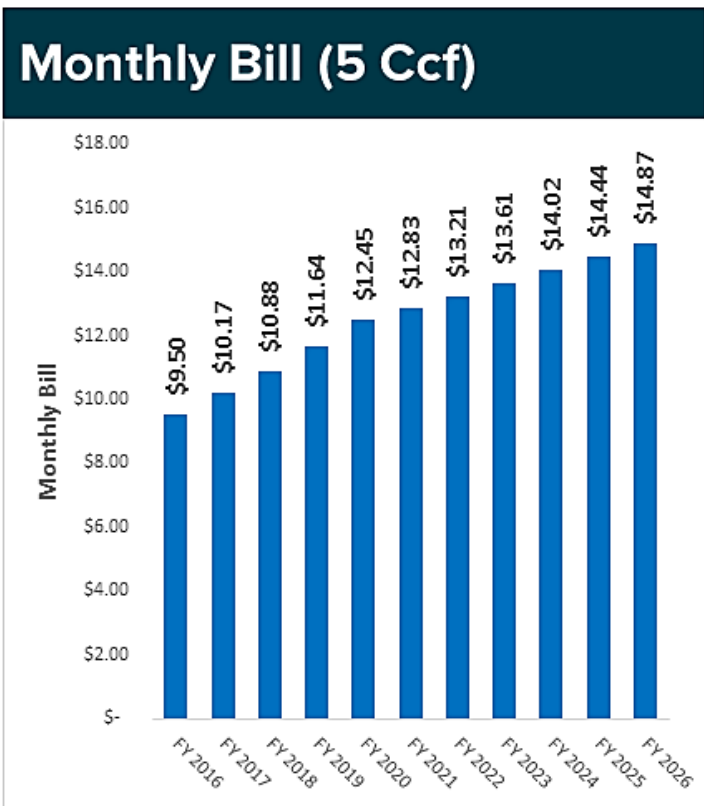

Sewer Impacts: Typical Customer

Stormwater Impacts: Typical Customer

Monthly Bill (Medium SFR)

Cumulative Increase (Medium SFR)

Combined Impacts: Typical Customer