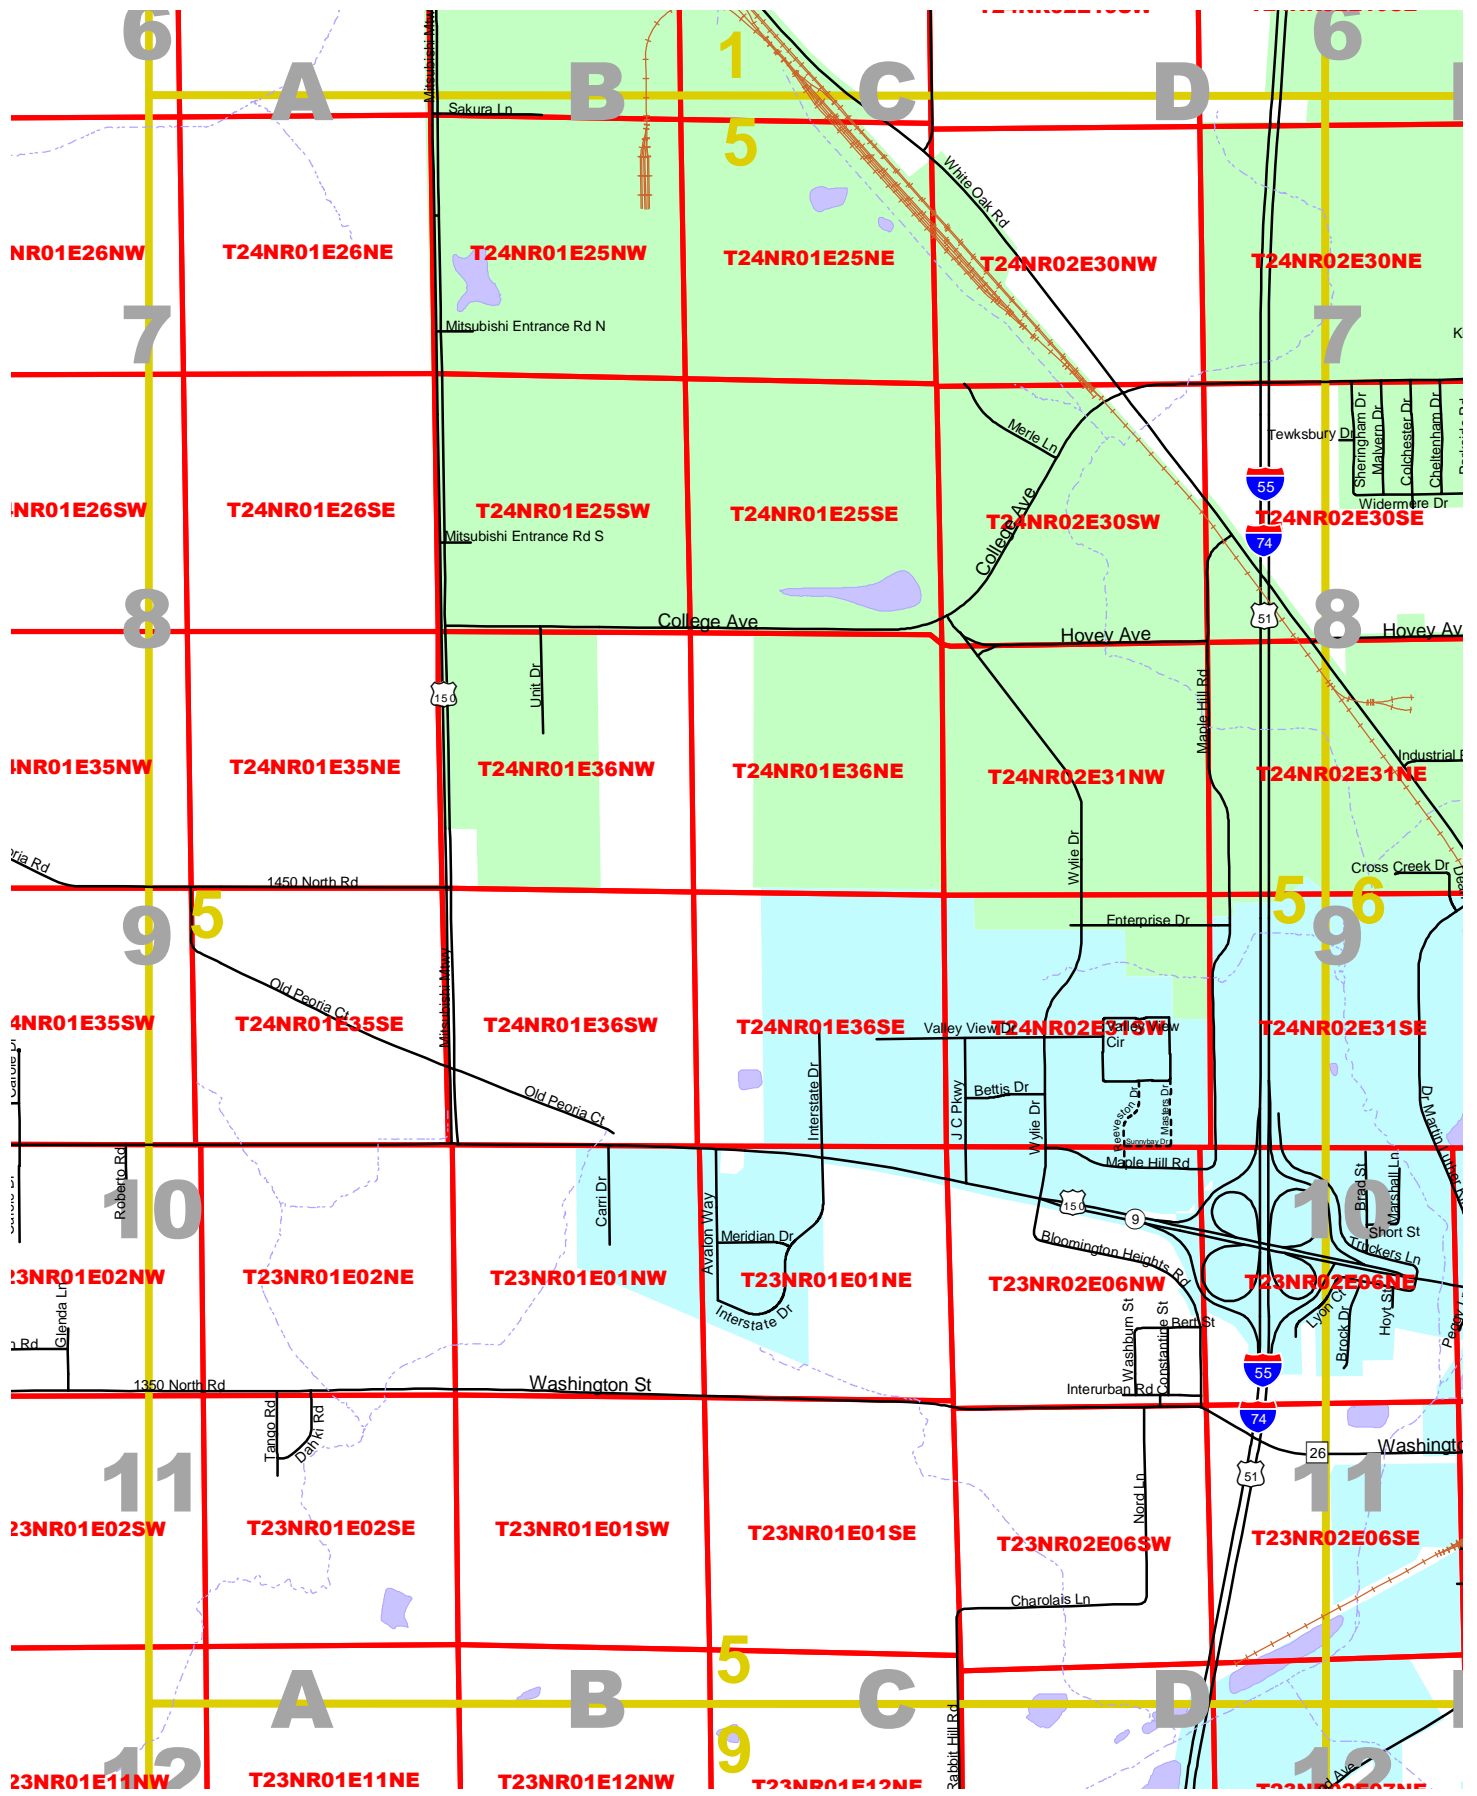

1:24000

Printed 3/31/2003
All rights reserved.
Unauthorized
reproduction
prohibited.