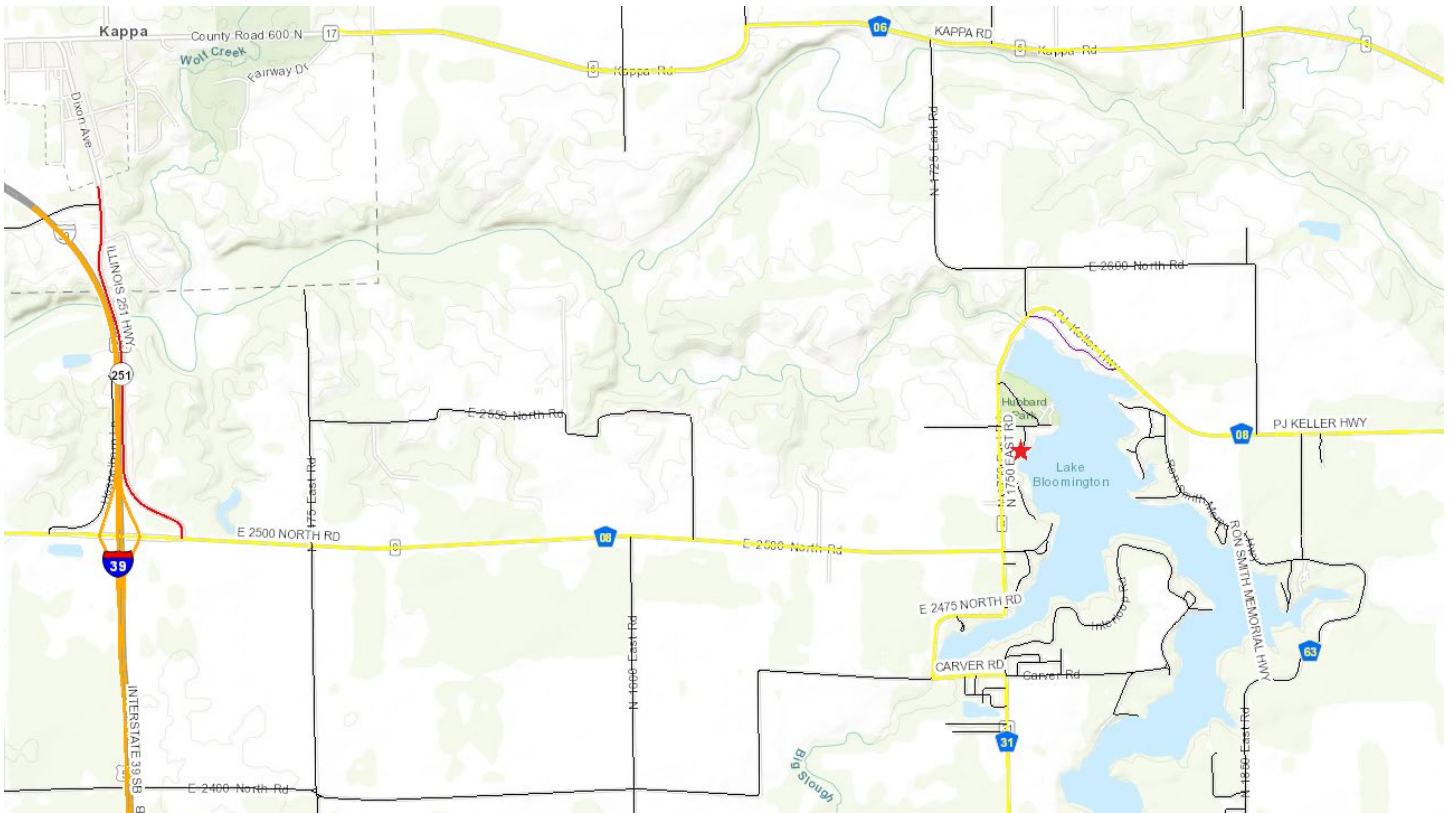

## DIRECTIONS TO DAVIS LODGE

25449 Davis Lodge Road  
Hudson, IL 61748

### **From Bloomington:**

Take I-39 North from Bloomington to the Lake Bloomington Exit (exit #8). Turn Right and drive east 3.6 miles to the stop sign at Green Gables. Turn Left and go 1/4 mile to Davis Lodge Road. Turn Right onto Davis Lodge Road. The lodge is the second structure (lake side).

### **From Chicago:**

Take I-55 south to the Lexington exit (exit #178). Turn right on County Road #8. Go west about 8 miles to Davis Lodge Rd. Turn Left onto Davis Lodge Road, second structure (lake side).

### **From Rockford:**

Take I-39 south to the Lake Bloomington exit (exit #8). Turn left and go 3.6 miles east to a stop sign. Turn left and go 1/4 mile to Davis Lodge Road. Turn right, second structure (lake side).