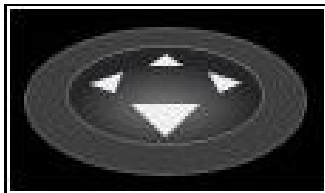

<https://www.youtube.com/watch?v=DW6vCXmAWv8>

Arrows can be found in the center on the lower portion of the screen

The arrows can be used to go left, right, in or out. These controls are very dependent on the connectivity of the photos. In general, they will move to connected photos in the direction if available.