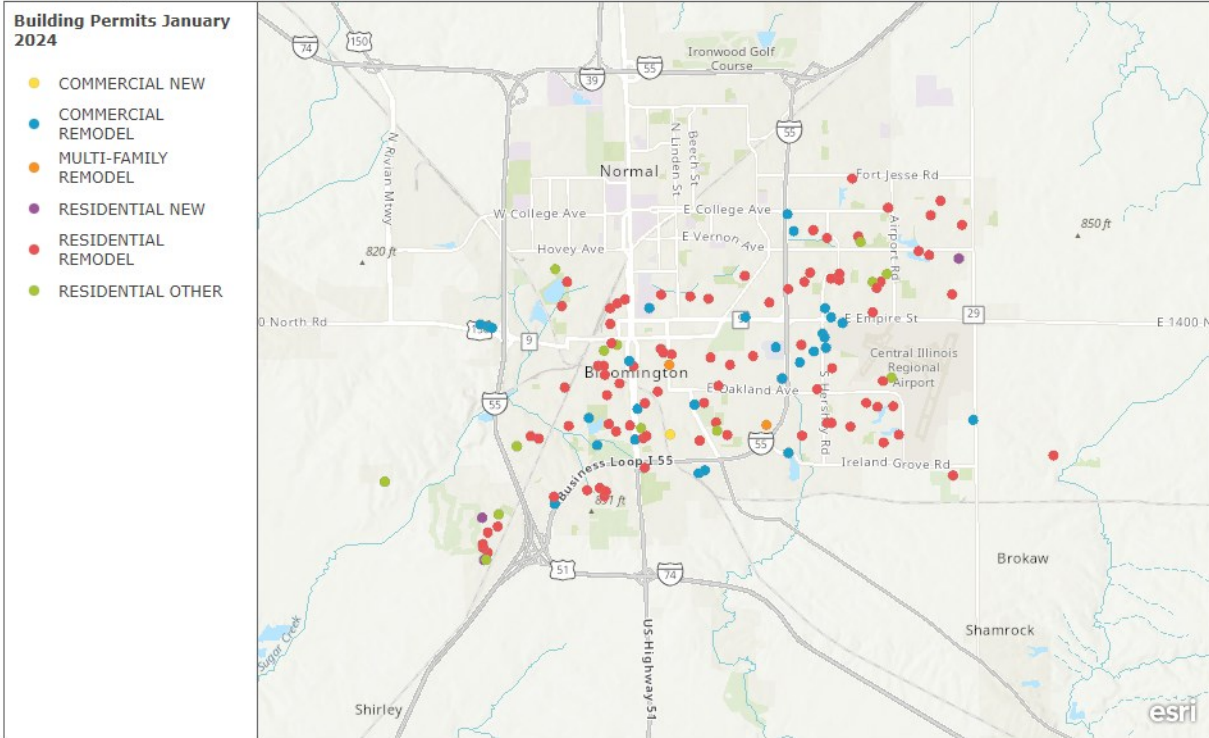

Single-Family Residential

- **6** New Residential Constructions
- These projects are primarily located in the southwestern portions of the City.

Residential Other Permits

- **8** Residential Other Permits
- These projects are located all throughout the City.

Residential Alterations

- **62** Residential Remodels
- **No** Multi-Family Remodels
- Residential & Multi-Family remodel projects are located all throughout the city.

Commercial

- **No** New Constructions
- **21** Alterations/Additions
- These projects are located all throughout the city.

This Year

Building Permit Applications (Issued) 01/01/2024 – 01/31/2024

01 January 2024 Building Permits

Esri, NASA, NGA, USGS | McGIS-McLean County GIS, Esri, TomTom, Garmin, SafeGraph, GeoTechnologies, Inc, METI/NASA, USGS, EPA, NPS, USDA, USFWS