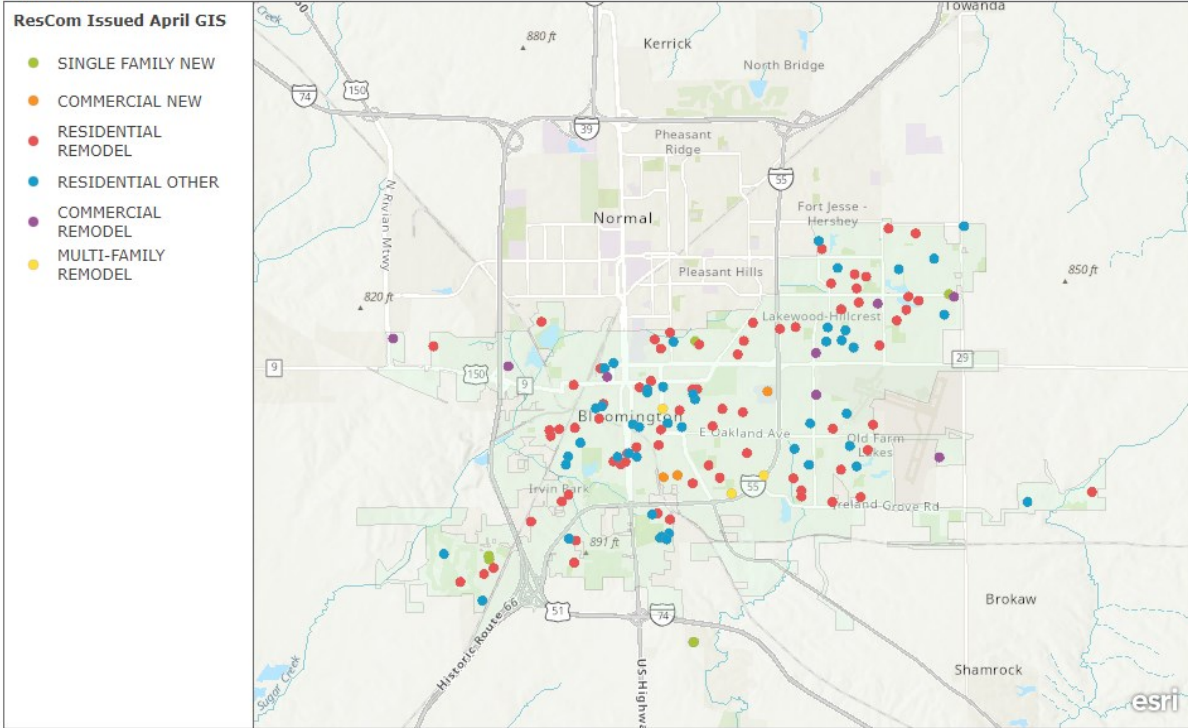

APRIL

Building Permit Applications Applied For (Not Yet Issued) 04/01/2024 – 04/30/2024

The following information shows projects applied for, but not yet issued.

Single-Family Residential

- **20** New Single Family Constructions
- **0** New Multi-Family Construction
- These projects are primarily located in the Southwestern portion of the City.

Residential Other Permits

- **82** Residential Other Permits
- These projects are located all throughout the City.

Residential Alterations

- **109** Residential Remodels
- **4** Multi-Family Remodel
- Residential & Multi-Family remodel projects are located all throughout the city.

Commercial

- **1** New Construction
- **10** Alterations/Additions
- These projects are located in the Eastern portion of the city.

Building Permits Issued 04/01/2024 – 04/30/2024

The following information highlights projects for which a permit has been issued.

My Map

Esri, NASA, NGA, USGS | McGIS-McLean County GIS, Esri, TomTom, Garmin, SafeGraph, GeoTechnologies, Inc, METI/NASA, USGS, EPA, NPS, USDA, USFWS

Single-Family Residential

- **7** New Single-Family Constructions
- These projects are primarily located in the southern portion of the City.