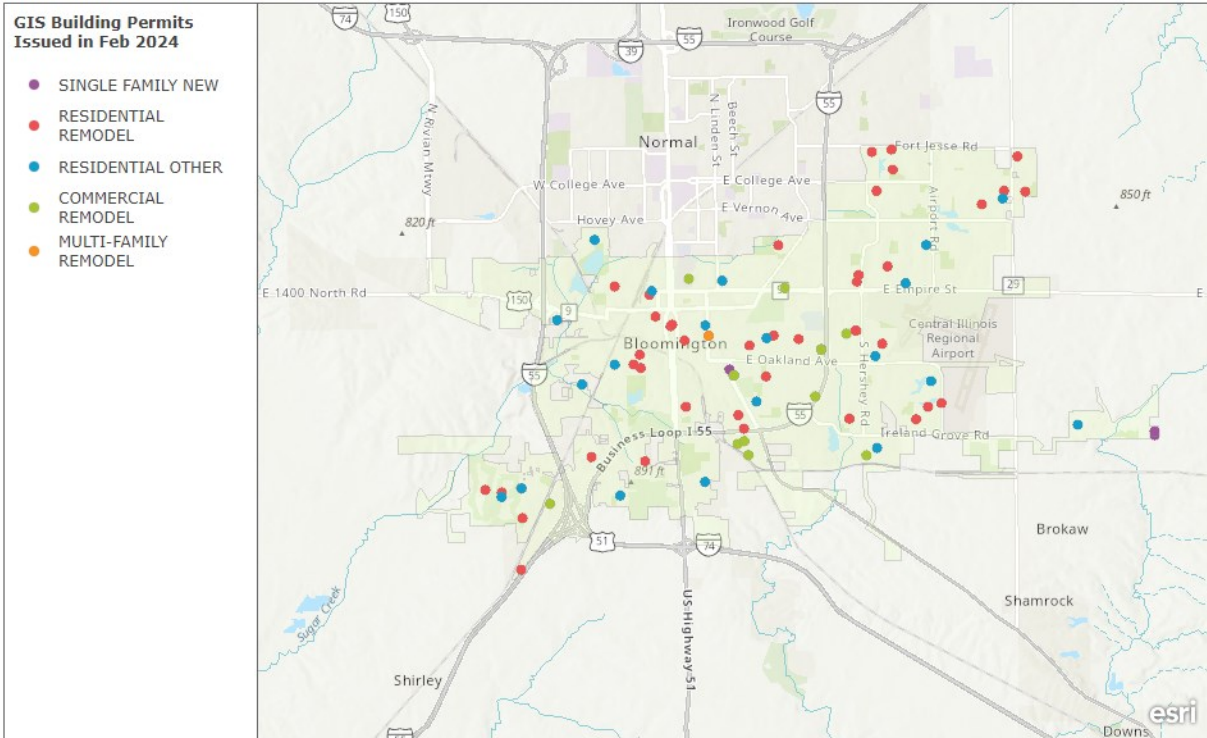

Single-Family Residential

- **7** New Single Family Constructions
- **1** New Multi-Family Construction
- These projects are primarily located in the southwestern portions of the City.

Residential Alterations

- **71** Residential Remodels
- **1** Multi-Family Remodel
- Residential & Multi-Family remodel projects are located all throughout the city.

Residential Other Permits

- **27** Residential Other Permits
- These projects are located all throughout the City.

BUILDING PERMITS FEB 2024

Esri, NASA, NGA, USGS | McGIS-McLean County GIS, Esri, TomTom, Garmin, SafeGraph, GeoTechnologies, Inc, METI/NASA, USGS, EPA, NPS, USDA, USFWS

Single-Family Residential

- **6** New Single Family Constructions
- These projects are primarily located in the southwestern portions of the City.