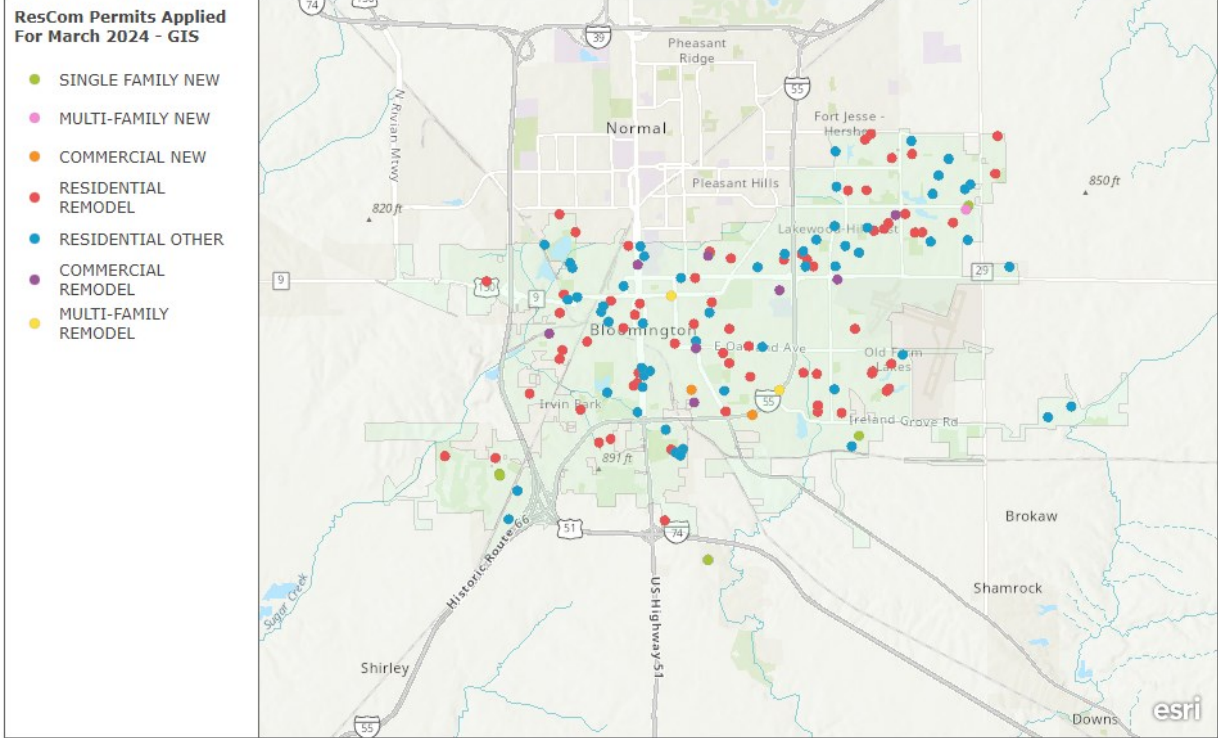

- **26** New Residential Constructions
- These projects are primarily located in the southwestern portions of the City.

Residential Alterations

- **261** Residential Remodels
- **4** Multi-Family Remodel
- Residential & Multi-Family remodel projects are located all throughout the city.

Residential Other Permits

- **103** Residential Other Permits
- **6** Residential Demolition Permits
- These projects are located all throughout the City.

Commercial

- **7** New Constructions
- **4** Commercial Demolition Permit
- **64** Alterations/Additions
- These projects are located all throughout the city.

MARCH

Building Permit Applications Applied For (Not Yet Issued) 03/01/2024 – 03/31/2024

The following information shows projects applied for, but not yet issued.

MARCH 2024

Esri, NASA, NGA, USGS | McGIS-McLean County GIS, Esri, TomTom, Garmin, SafeGraph, GeoTechnologies, Inc, METI/NASA, USGS, EPA, NPS, USDA, USFWS

Single-Family Residential

- **12** New Single Family Constructions
- **1** New Multi-Family Construction
- These projects are primarily located in the southern portion of the City.

Residential Other Permits