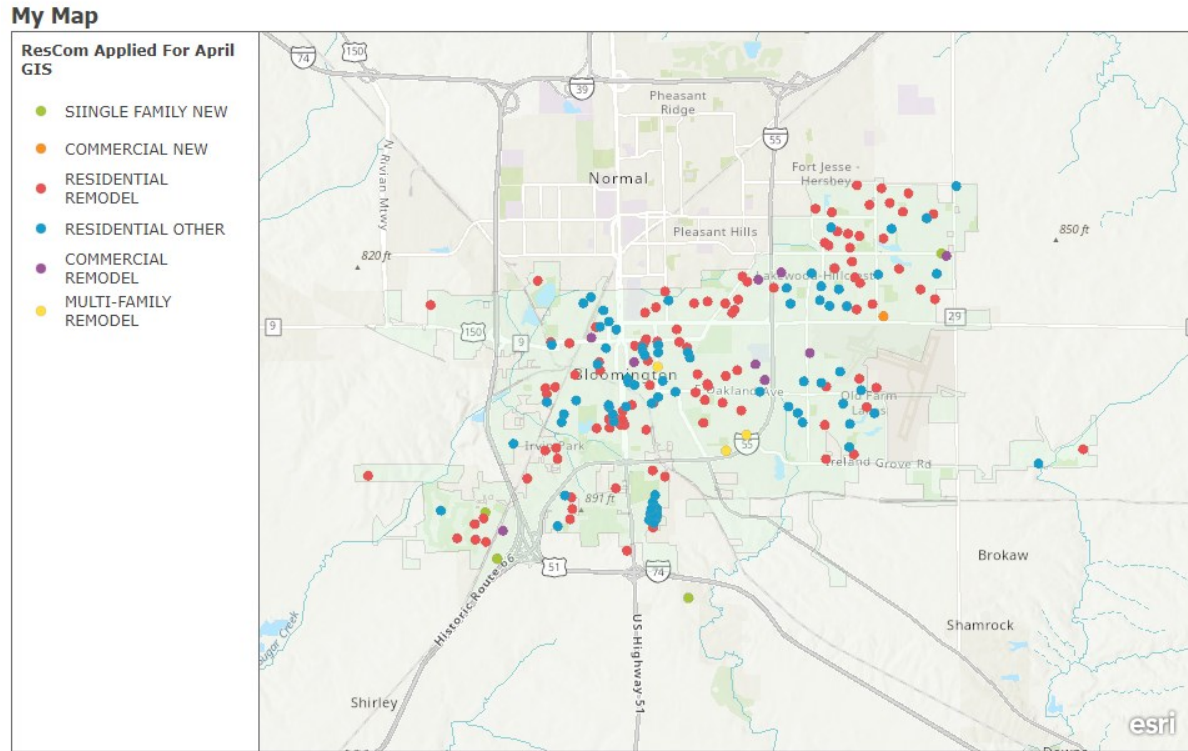

APRIL

Building Permit Applications Applied For (Not Yet Issued) 04/01/2024 – 04/30/2024

The following information shows projects applied for, but not yet issued.

Single-Family Residential

- **20** New Single Family Constructions
- **0** New Multi-Family Construction
- These projects are primarily located in the Southwestern portion of the City.

Residential Other Permits

- **82** Residential Other Permits
- These projects are located all throughout the City.

Residential Alterations

- **109** Residential Remodels
- **4** Multi-Family Remodel
- Residential & Multi-Family remodel projects are located all throughout the city.