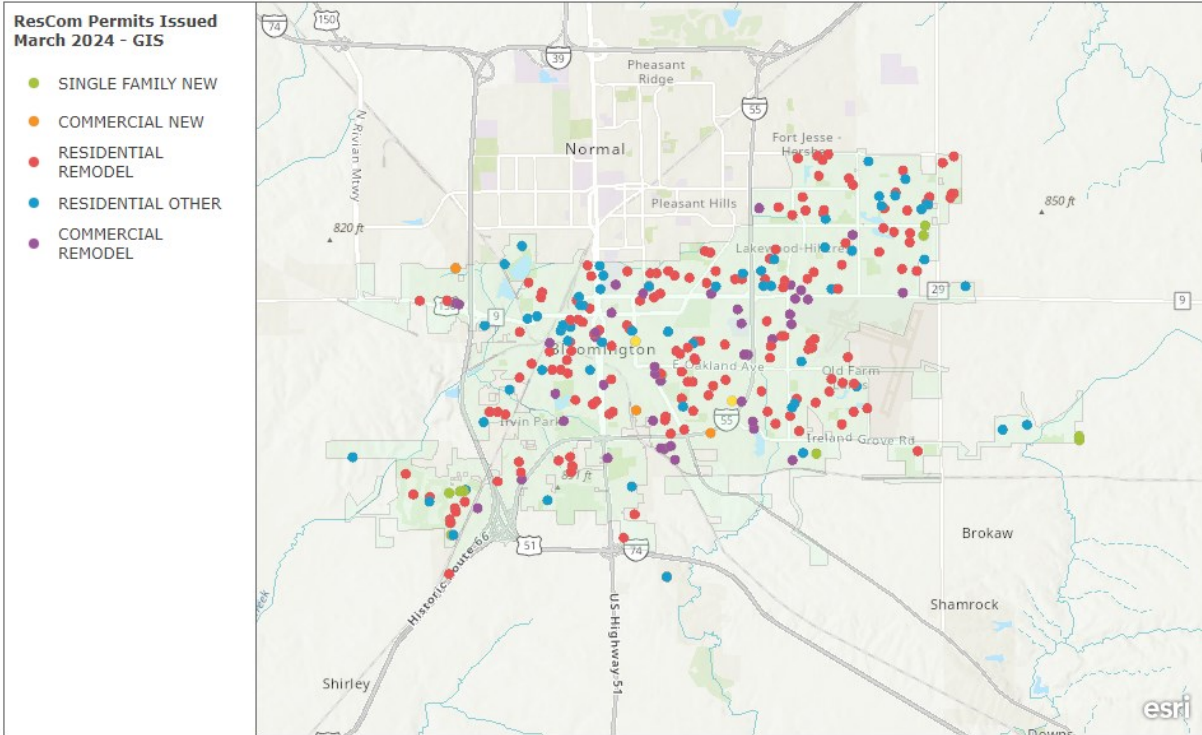

This Year

Building Permit Applications (Issued) **01/01/2024 – 03/31/2024**

2024 YTD RESIDENTIAL & COMMERCIAL BUILDING PERMITS

Esri, NASA, NGA, USGS | McGIS-McLean County GIS, Esri, TomTom, Garmin, SafeGraph, GeoTechnologies, Inc, METI/NASA, USGS, EPA, NPS, USDA, USFWS

Single-Family Residential

- **19** New Residential Constructions
- These projects are primarily located in the southwestern portions of the City.

Residential Alterations

- **186** Residential Remodels
- **1** Multi-Family Remodel
- Residential & Multi-Family remodel projects are located all throughout the city.

Residential Other Permits

- **65** Residential Other Permits
- **5** Residential Demolition Permits
- These projects are located all throughout the City.

Commercial

- **4** New Constructions
- **2** Commercial Demolition Permit
- **56** Alterations/Additions
- These projects are located all throughout the city.