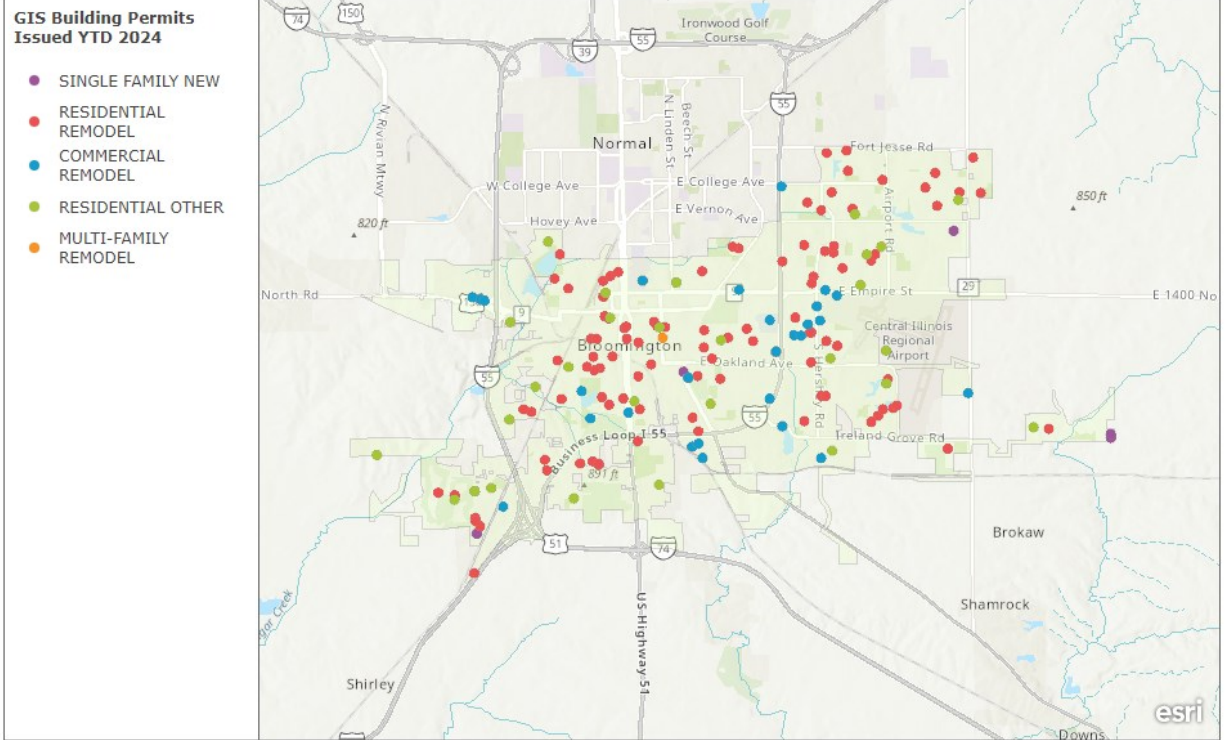

BUILDING PERMITS FEB 2024

Esri, NASA, NGA, USGS | McGIS-McLean County GIS, Esri, TomTom, Garmin, SafeGraph, GeoTechnologies, Inc, METI/NASA, USGS, EPA, NPS, USDA, USFWS

Single-Family Residential

- **6** New Single Family Constructions
- These projects are primarily located in the southwestern portions of the City.

Residential Alterations

- **44** Residential Remodels
- **1** Multi-Family Remodel
- Residential & Multi-Family remodel projects are located all throughout the city.

Residential Other Permits

- **20** Residential Other Permits
- **No** Residential Demolition Permits
- These projects are located all throughout the City.

BUILDING PERMITS FEB 2024

Esri, NASA, NGA, USGS | McGIS-McLean County GIS, Esri, TomTom, Garmin, SafeGraph, GeoTechnologies, Inc, METI/NASA, USGS, EPA, NPS, USDA, USFWS

Single-Family Residential

- **12** New Residential Constructions
- These projects are primarily located in the southwestern portions of the City.