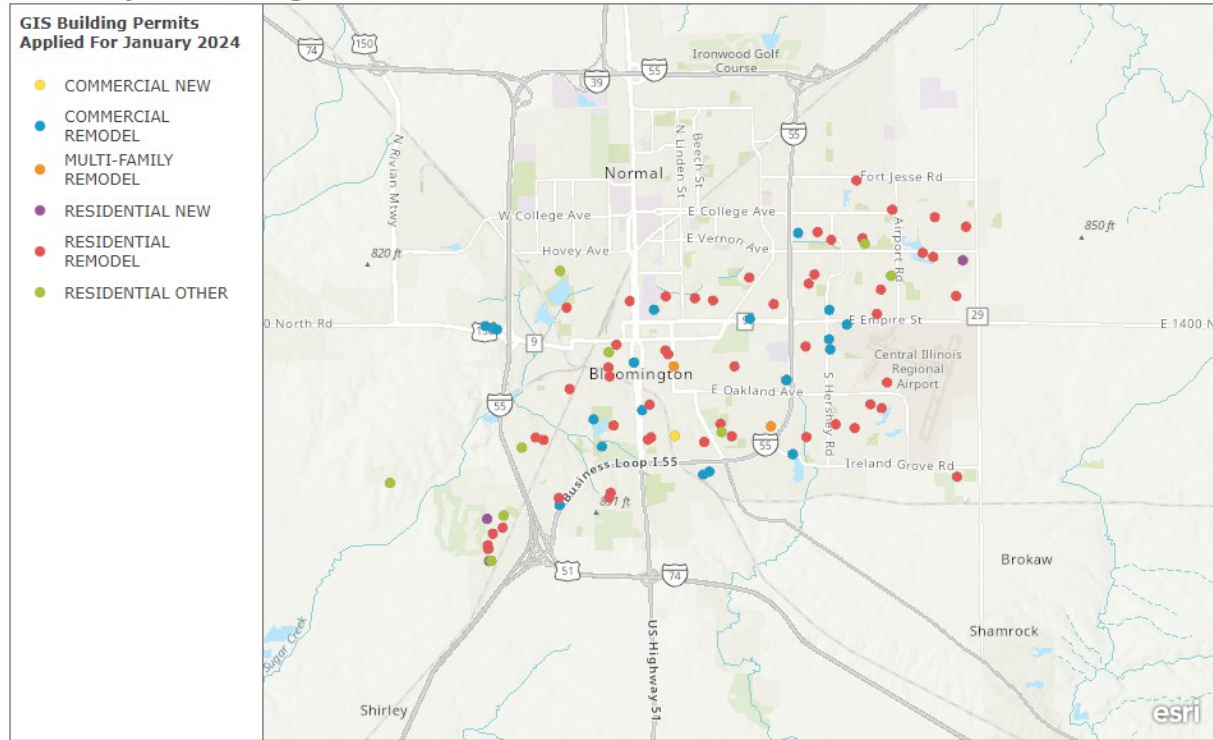

BUILDING PERMITS FEB 2024

Esri, NASA, NGA, USGS | McGIS-McLean County GIS, Esri, TomTom, Garmin, SafeGraph, GeoTechnologies, Inc, METI/NASA, USGS, EPA, NPS, USDA, USFWS

Single-Family Residential

- **12** New Residential Constructions
- These projects are primarily located in the southwestern portions of the City.

Residential Alterations

- **106** Residential Remodels
- **1** Multi-Family Remodel
- Residential & Multi-Family remodel projects are located all throughout the city.

Residential Other Permits

- **28** Residential Other Permits
- **No** Residential Demolition Permits
- These projects are located all throughout the City.

The following information shows projects applied for, but not yet issued.

01 January 2024 Building Permits

Esri, NASA, NGA, USGS | McGIS-McLean County GIS, Esri, TomTom, Garmin, SafeGraph, GeoTechnologies, Inc, METI/NASA, USGS, EPA, NPS, USDA, USFWS