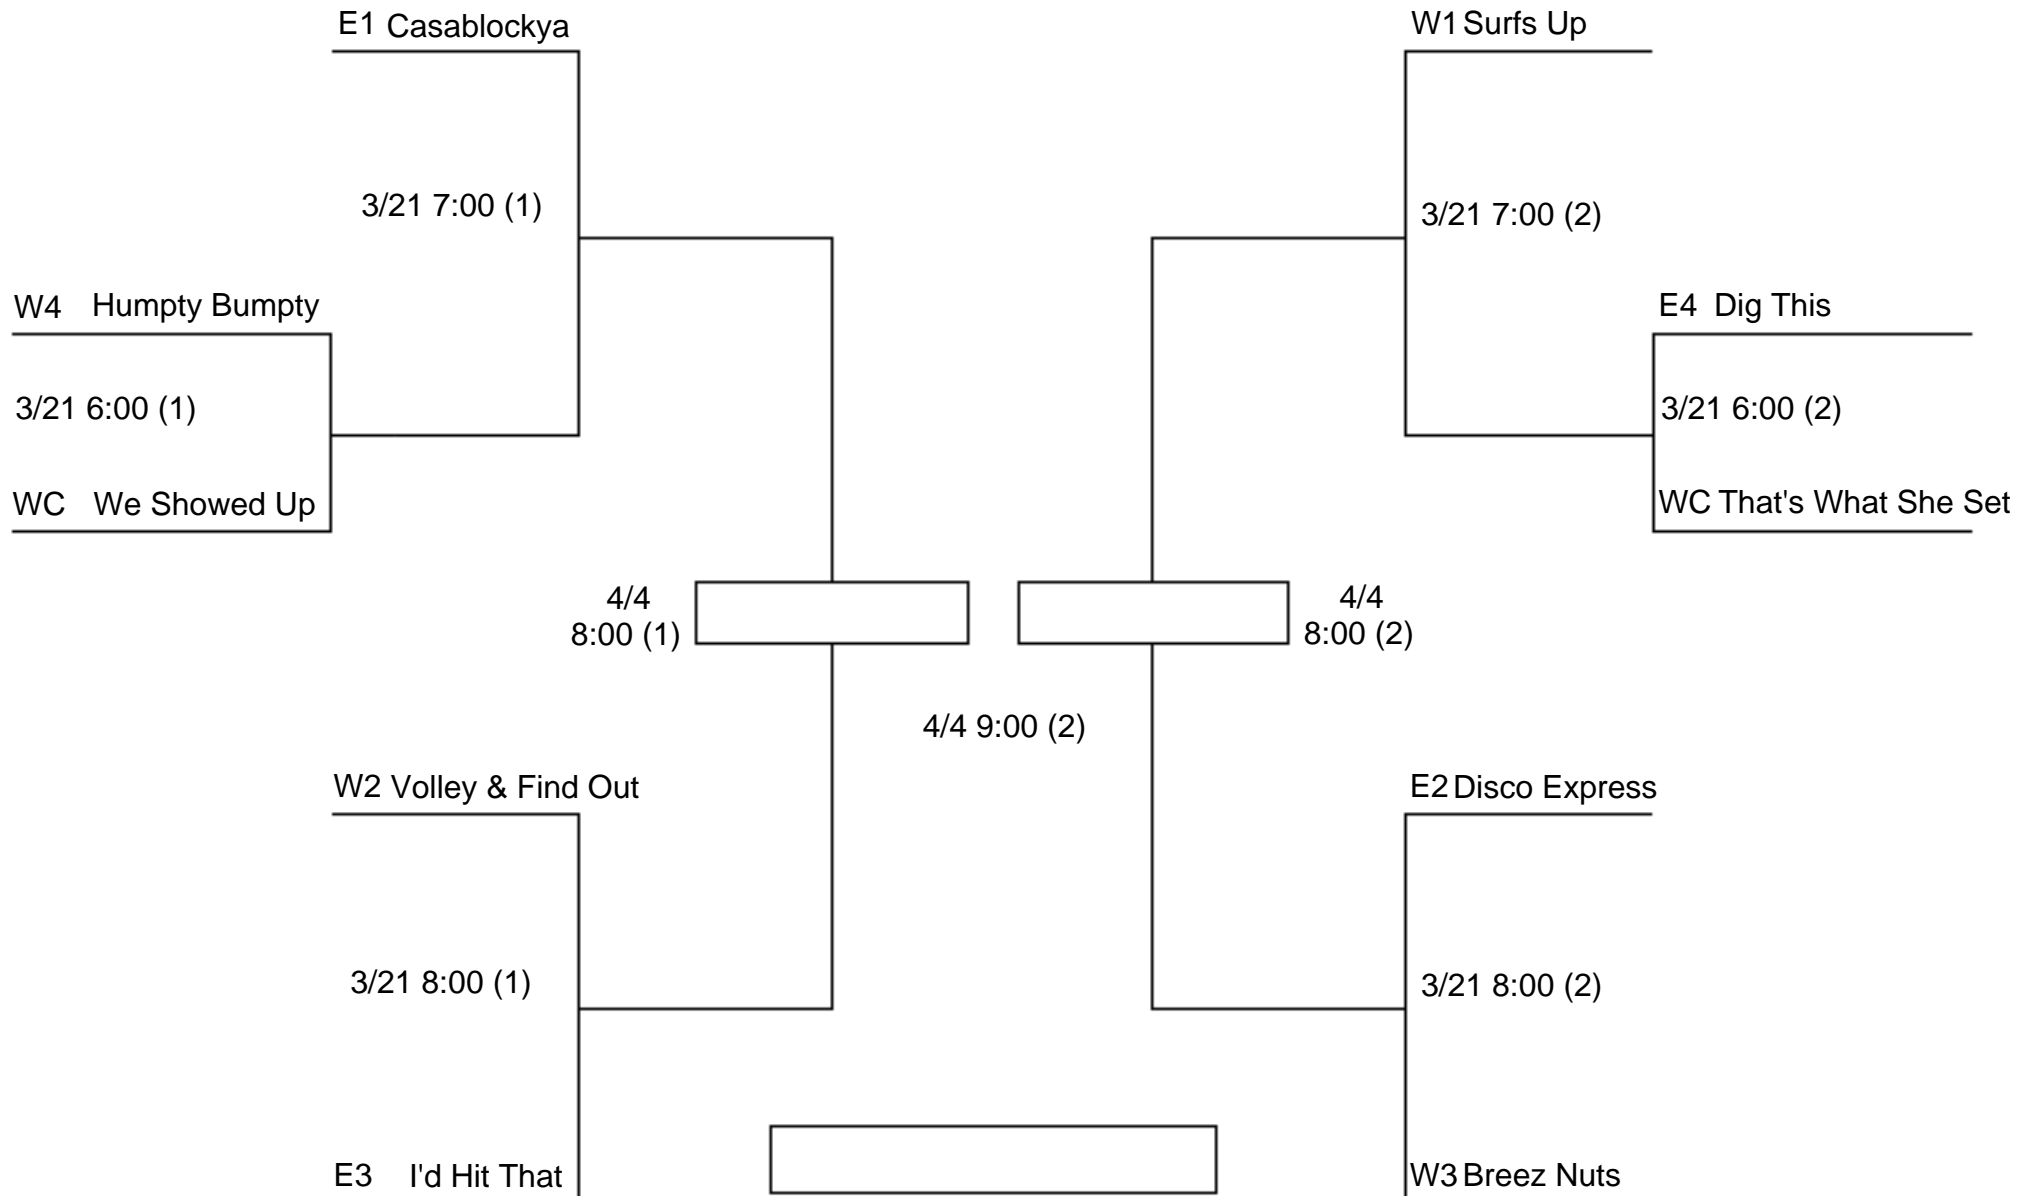

Consolation Match  
Dat Ace Dou vs. Hard Hitters  
4/2 - 9:00

# 10 Team Single Elimination

**Winner**

Consolation Matches

4/9 6:00 (1) Language Barrier vs. Pancake Party

4/9 6:00 (2) Hot Shots vs. Tachikara Business

# 10 Team Single Elimination

## Consolation Match

4/2 9:00 (1)

Ball Busters vs. Hit From the Back