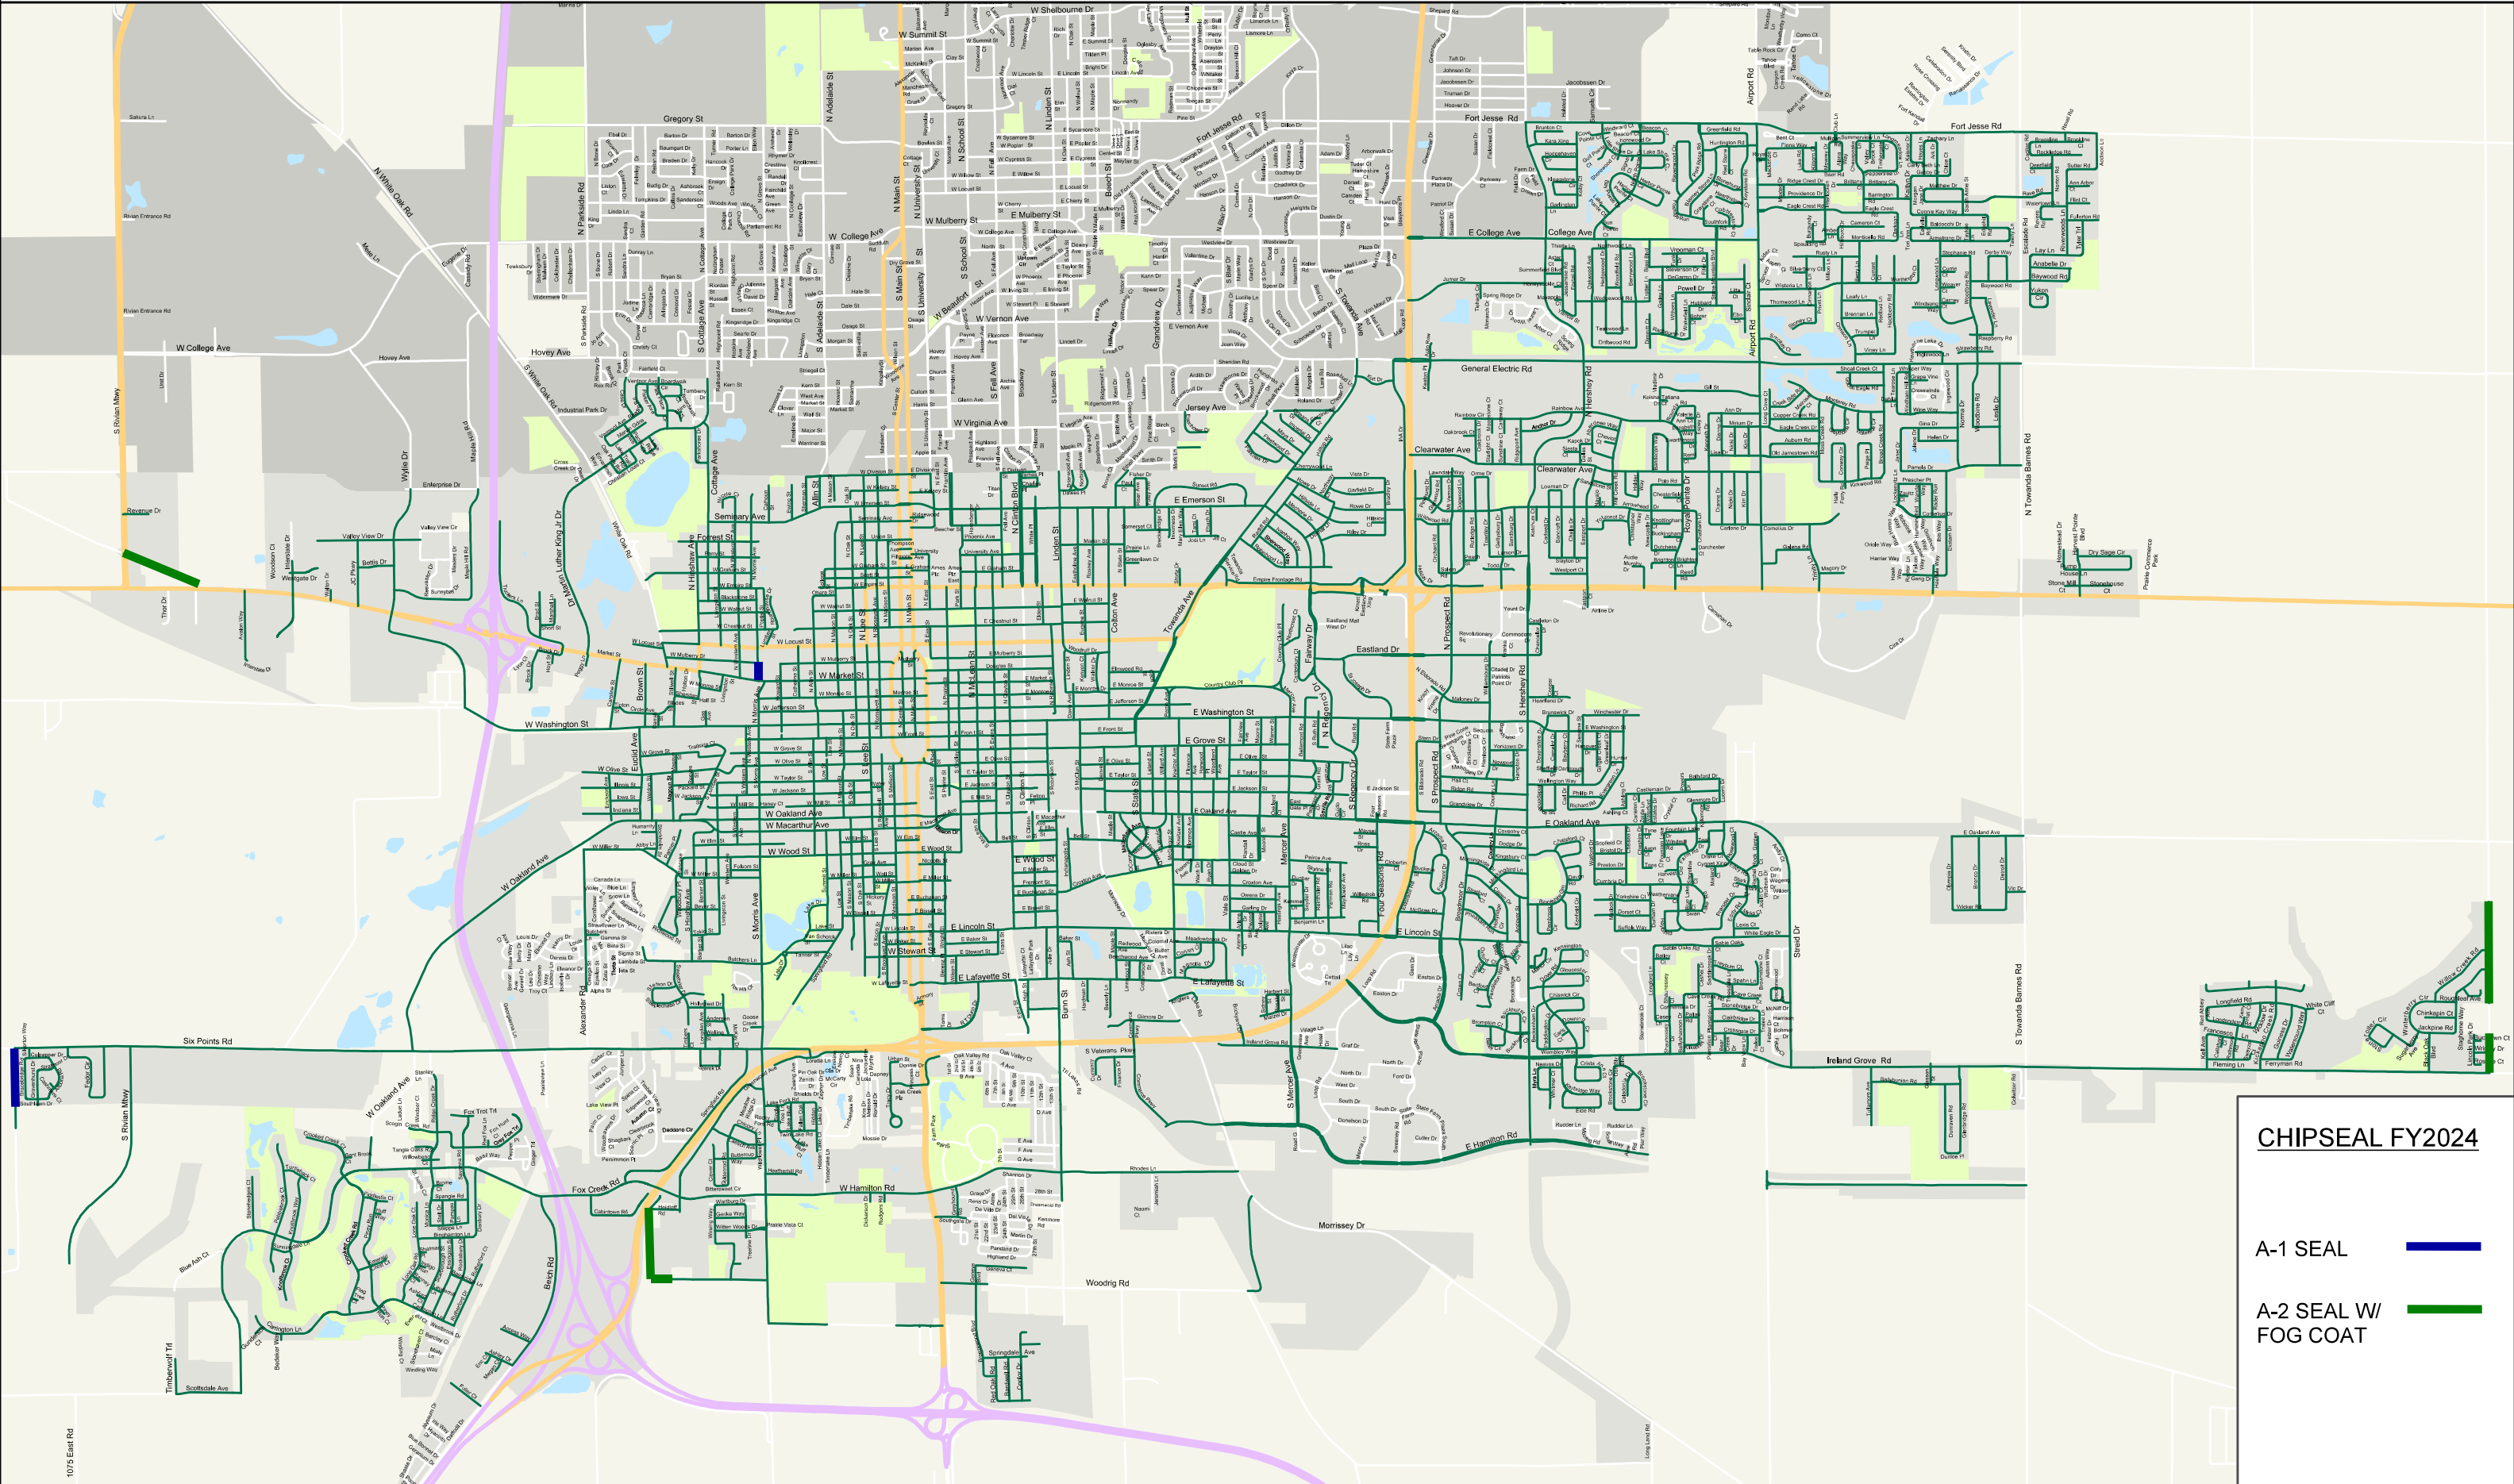

# FY2024 PAVEMENT RESURFACE - CHIPSEAL

## CHIPSEAL FY2024

- A-1 SEAL 
- A-2 SEAL W/  
FOG COAT 