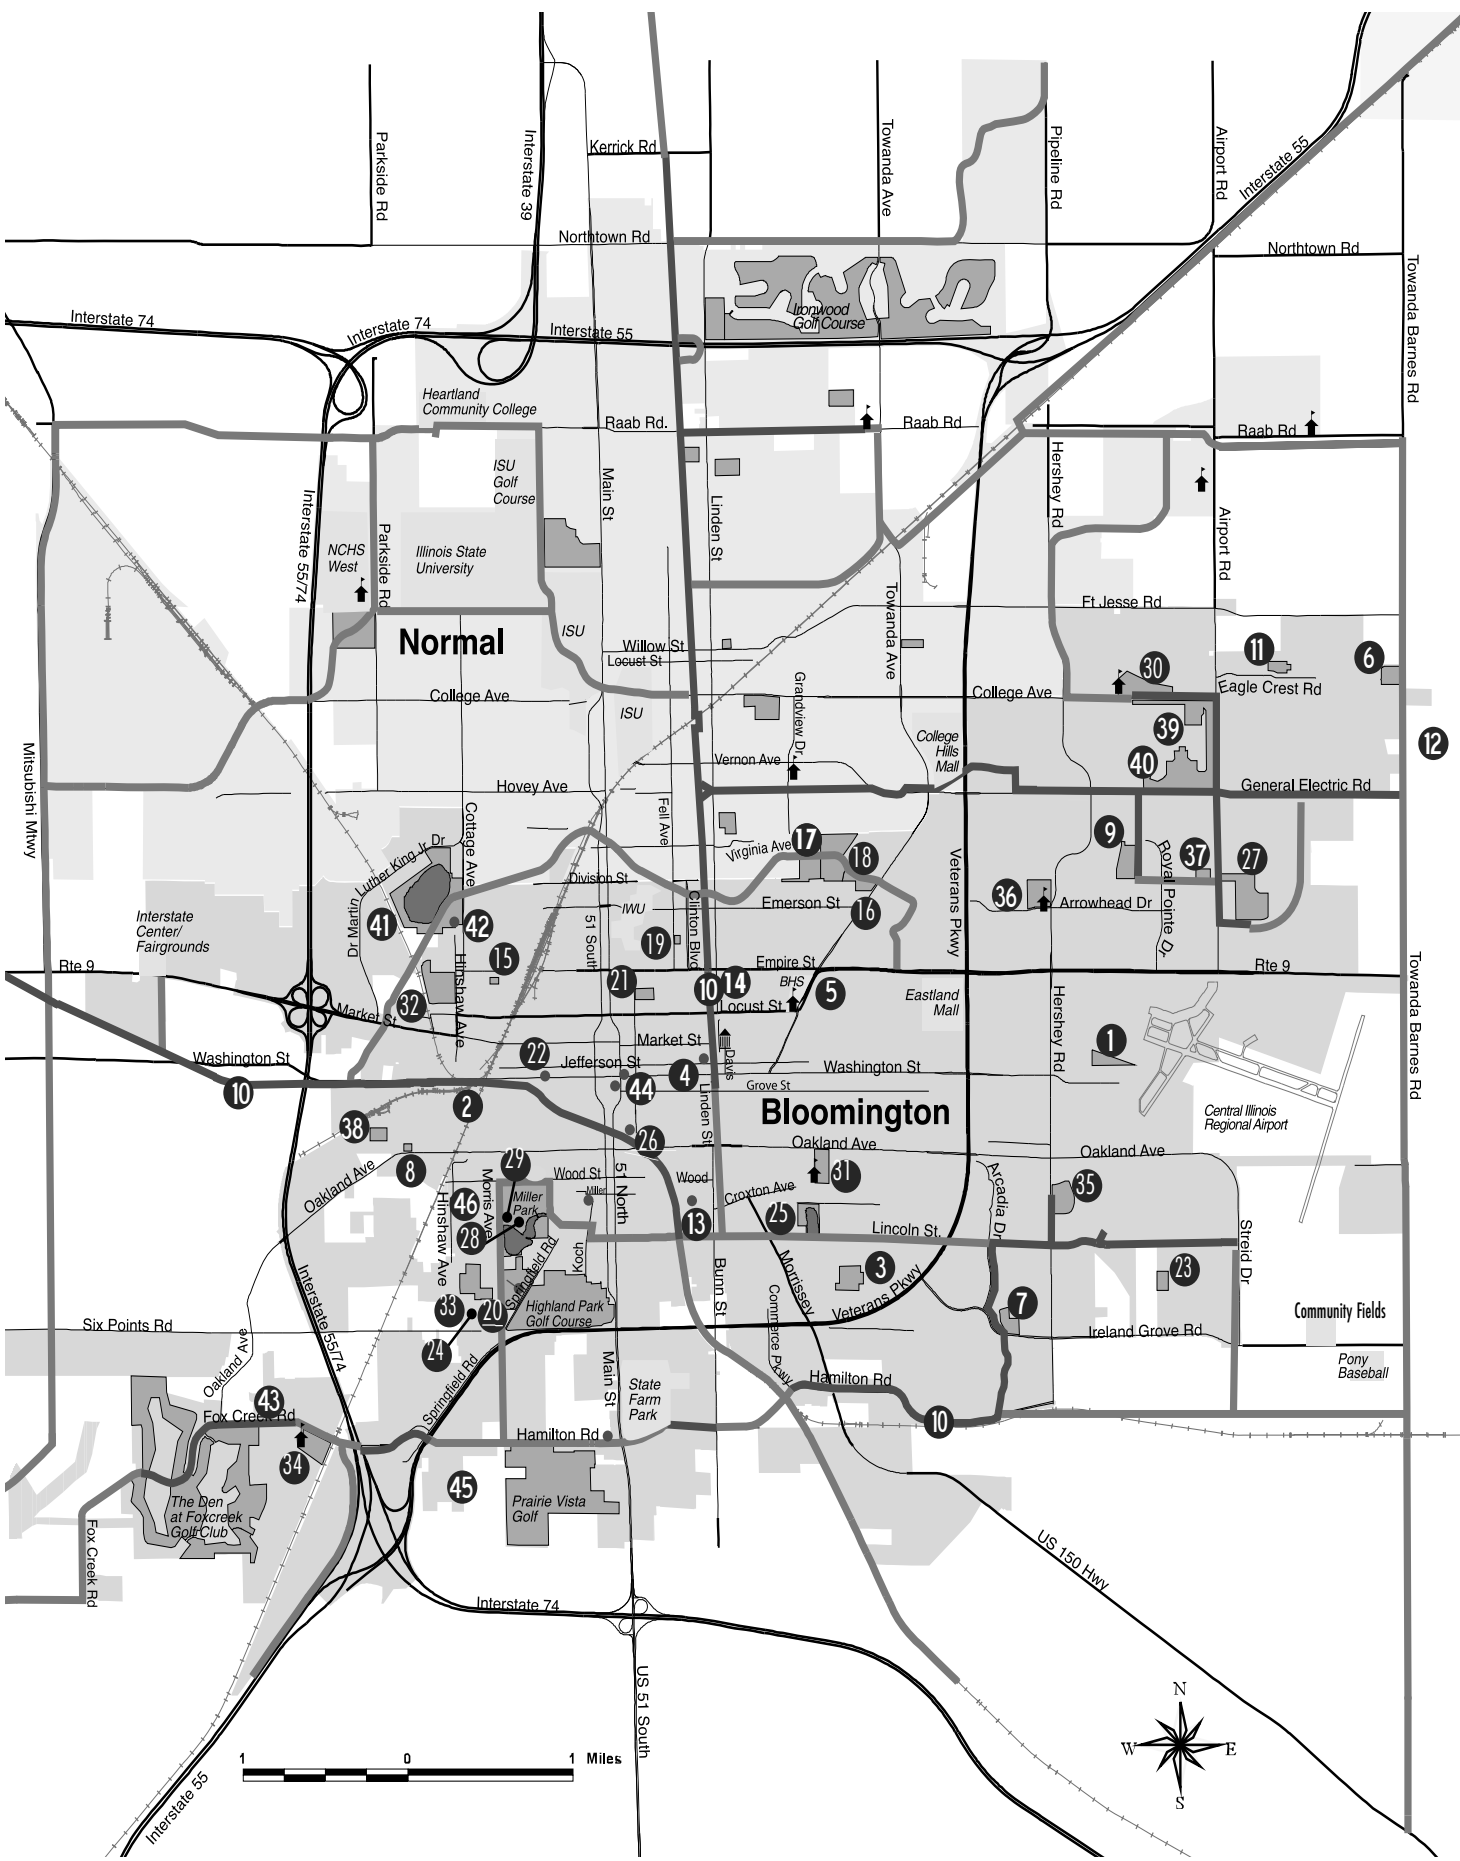

Park Services & Facilities

* Restroom or Porta Potty Available
** Porta Potty available June & July
+ Inclusive Harmony Playground

Basketball Court
Fishing Lake
Football Field
18-Hole Golf Course
Meeting Room
Multi-purpose Area
Nature Area
Picnic Shelter
Playground Equip
Sand Volleyball Ct
Soccer Field
Softball Diamond
Swimming Pool
Tennis Court(s)
Water Sprayground

L = Lighted

Park #	Park Name	Address	Basketball Court	Fishing Lake	Football Field	18-Hole Golf Course	Meeting Room	Multi-purpose Area	Nature Area	Picnic Shelter	Playground Equip	Sand Volleyball Ct	Soccer Field	Softball Diamond	Swimming Pool	Tennis Court(s)	Water Sprayground
1.	Airport Park	3010 Winchester Dr	•				•	•	•		•	•					
2.	Alton Depot Park	101 S Western Ave						•	•								
3.	Angler's Lake Nature Preserve Park	1017 S Mercer St		•				•									
4.	Atwood Wayside*	303 N Robinson St						•									Trail Head
5.	BHS Tennis Courts	606 Towanda Ave													8L		
6.	Bittner Park*	3807 Rave Rd	•					•	•			•					
7.	Brookridge Park	2904 Ireland Grove Rd	•				•	•	•		•						
8.	Buck-Mann Park	116 Weldon St	•						•								
9.	Clearwater Park*	2716 Clearwater Ave	•					•	•	2	•						
10.	Constitution Park																24-Mile Linear Park
11.	Eagle Crest Park	2506 Chesapeake Ln	•					•	•								
12.	Eagle View	4001 Baywood	•					•	•	•	•	•					
13.	Emerson Park	717 Bell St							•								
14.	Empire Junction	713 1/2 Empire St					•	•									Multi Use Trail
15.	Evergreen Park	1205 Forrest St							•								
16.	Ewing I*	1420 Towanda Ave						•	•	•							Hedge Apple Woods
17.	Ewing II*	1001 Ethell Pkwy						•	•			2					
18.	Ewing III	901 Jersey Ave		•								•					
19.	Fell Avenue Park	1301 Fell Ave	•					•	•								
20.	Forrest Park*	1813 Springfield Rd						4	•								4 Fire Rings
21.	Franklin Park**	302 E Chestnut St							•								National Historic Site
22.	Friendship Park	719 W Jefferson St						•	•								
23.	Gaelic Park	3102 Cave Creek Rd	•	•	•			•	•	•		•	•				
24.	Hike Haven	1310 Hike Haven Court															
25.	Holiday Park	800 S McGregor St		•					2	•				•			
26.	Marie Litta Park	317 S Gridley St						•	•								
27.	McGraw Park*	3202 Cornelius Dr						•	•		•	•			6L	•	Lighted Baseball Field
28.	Miller Park*	1122 S Morris Ave		•				•	•			•				•	
29.	Miller Park Zoo	1020 S Morris Ave															
30.	Northpoint School/Park**	2602 College Ave	•	•				2	•		•	•					Butterfly Garden
31.	Oakland School/Park	1605 E Oakland Ave	•						•			2					
32.	O'Neil Park*	1515 W Chestnut St					•	•	•			2	•				Baseball field
33.	P.J. Irvin Park*	1601 McKay Dr						•	•	•							
34.	Pepper Ridge Park*	2502 Fox Creek Rd	•					•	•		•	2L					
35.	Rollingbrook Park*+	1002 S Hershey Rd	•				•	•	•		•	•			3		9 Pickleball Courts
36.	Stevenson School Park*	2106 Arrowhead Dr	•					•	•	•		•			3L		
37.	Suburban East Park**	3011 Lisa Ave	•					•	•		•	•					
38.	Sunnyside Park	407 E Erickson Ave	•						•			•					
39.	Tipton Park North*	2201 Stone Mountain Blvd	•					•	•	•		•	2			•	Born Learning Trail
40.	Tipton Park South*	2410 G.E. Rd		•				•	•	•							Life Trail System
41.	White Oak Park*	1514 Cottage Ave		•	•		•	•	•		•	•					1-Mile Walking Trail
42.	White Oak Comm. Room	1514 Cottage Ave					•										
43.	Westwood Park	2301 Ridge Creek Rd															
44.	Withers Park	204 E Washington St															Picnicking
45.	Wittenburg Park	509 Lutz Rd															Walking Path
46.	Woodbury Park	1214 Woodbury Place						•	•								

PARK SERVICES

PARK SERVICES