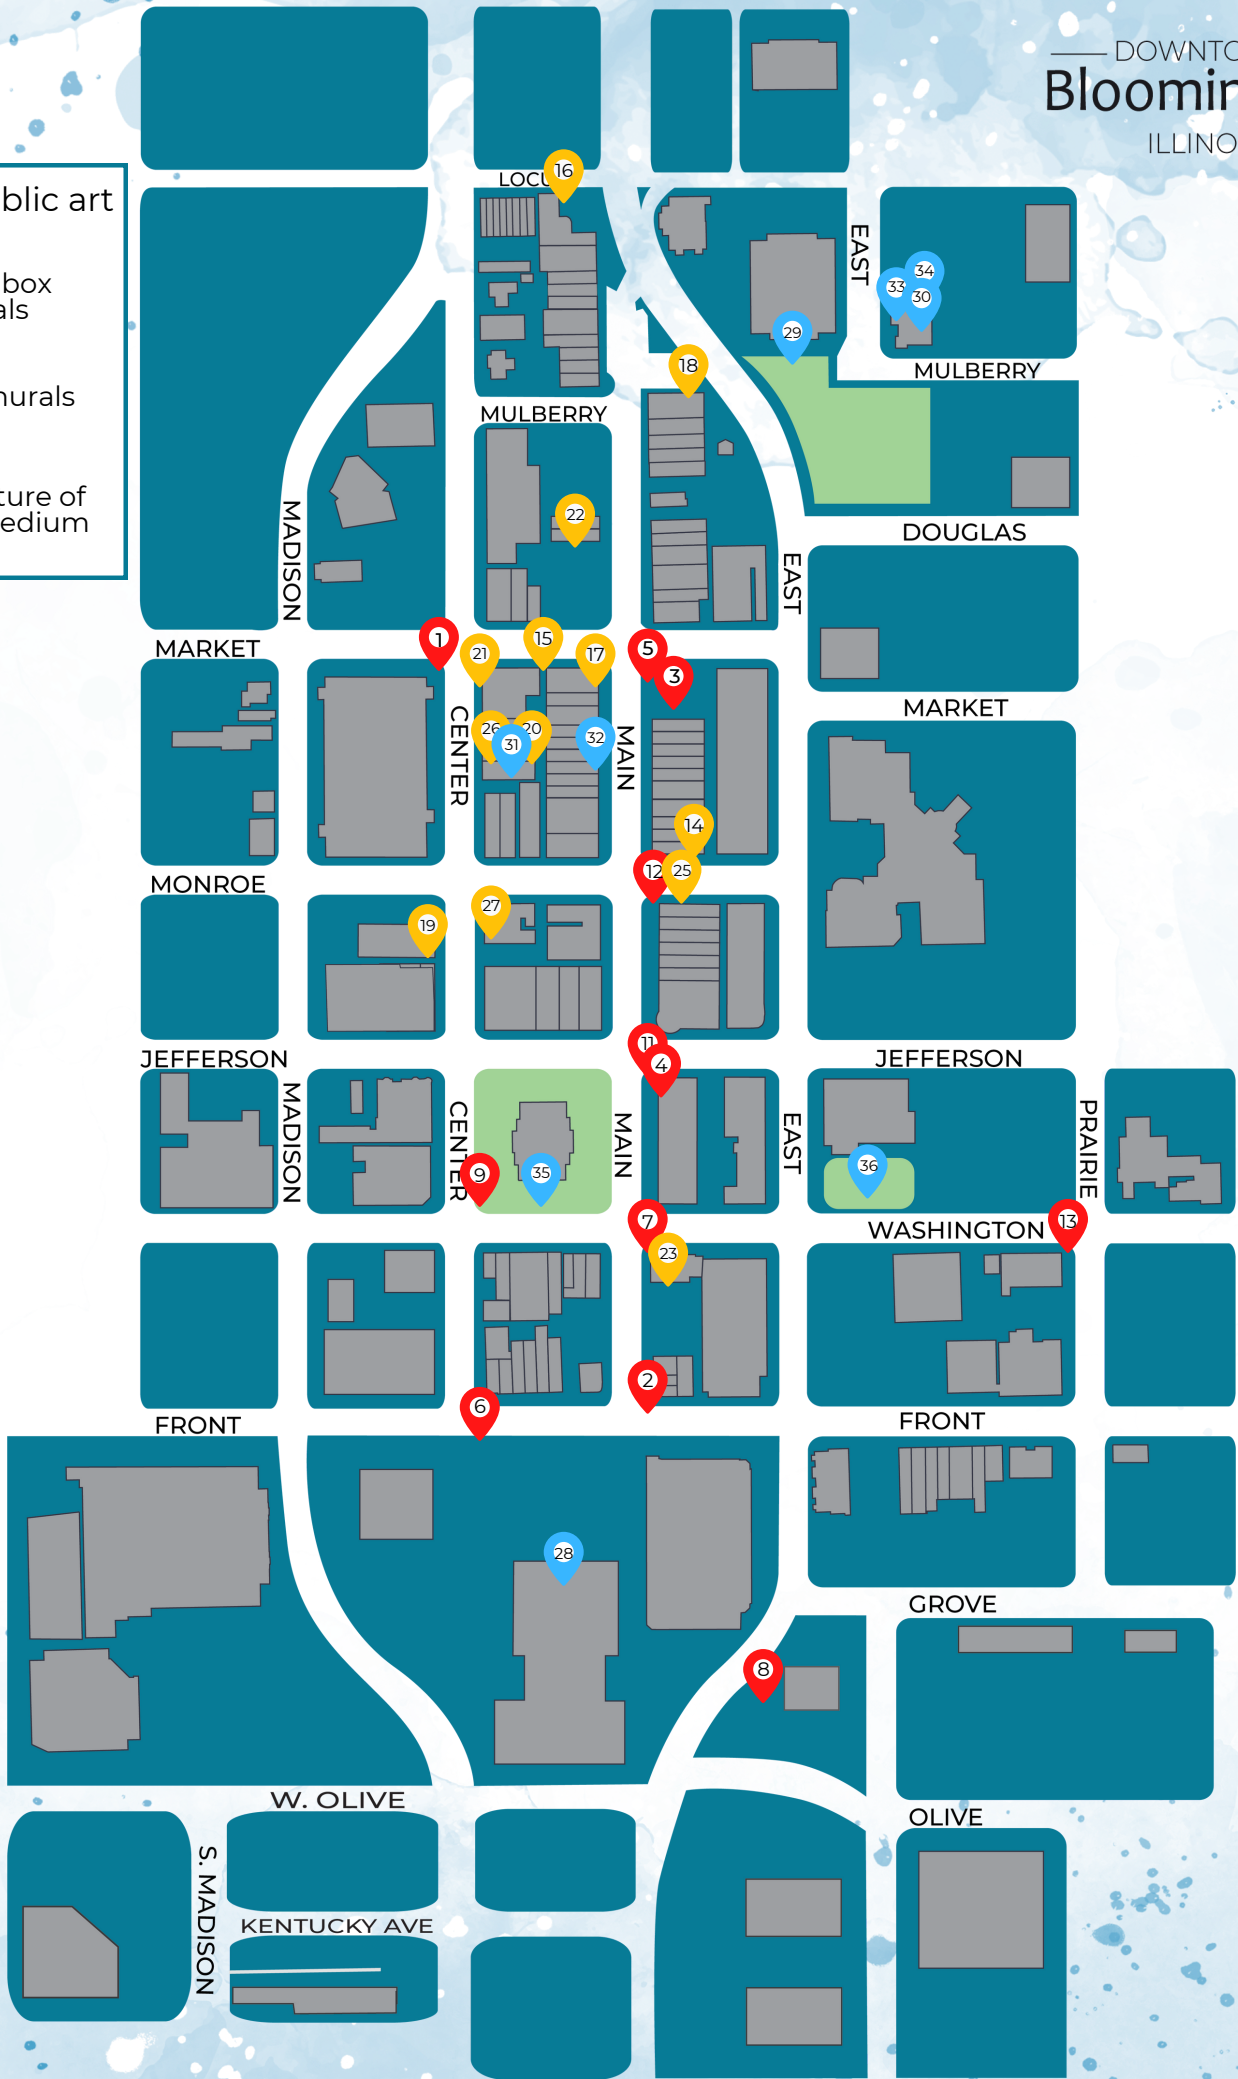

— DOWNTOWN —
Bloomington
ILLINOIS

Type of public art

Traffic box murals

Wall murals

Sculpture of any medium

Downtown Bloomington Public Art Tour

Traffic and Electrical Box Murals

- 1: Blooming by *Julie Callahan*
- 2: Dragon by *Amanda Erickson*
- 3: Dragonflies by *Mickey Lower*
- 4: Elephant by *Suchitra Singh*
- 5: Embracing Love by *Mickey Lower*
- 6: Farm Scenes by *Theresa Chambers*
- 7: Fish by *Rose Tuttle*
- 8: Healing Ring by *Suchitra Singh*
- 9: Horses by *Danell Dvorak*
- *10: Landscape by *Jeff Little**
- 11: Peace and Compassion by *Anisha Amaravadi*
- 12: Sandwich by *Jody Wiley*
- 13: Seasons by *Bonnie Bernardi*

Wall Murals & Painted Corn on the Curb Series

- 14: Abraham Lincoln and David Davis Portraits by *Seth Gordon*
- 15: Alley Cat by *Doug DeLong*
- 16: Billy the Barber by *Mark Blumenshine*
- 17: Crossroads Fair Trade Entrance Mural by *Vince Bobrosky*
- 18: Golfer by *an Unknown Artist*
- 19: Hidden Gem Alley Art by *Ashley Freeland*
- 20: Illinois Dancer by *Herb Eaton*
- 21: Landscape by *Jeff Little*
- 22: Our Artistic Riches by *Multiple Artists*
- 23: Phoenix by *Multiple Artists*
- *24: Regional Alternative Students' Visions by *Multiple Artists**
- 25: Several Mural Portraits by *Mark Blumenshine*

Corn on the Curb Series

- 26: Star-Crossed Pollinators by *Herb Eaton*
- 27: The Eyes Have it by *Sandra Holt*

Sculptures in various mediums

- 28: Abraham Lincoln by *Keith Knoblock*
- 29: Convergence of Purpose by *Andrew Jumonville*
- 30: Drift VIII by *Ed McCullough*
- 31: Herb Eaton Gallery Sculptures by *Herb Eaton*
- 32: Meditation on a Ball of String by *Herb Eaton*
- 33: Meridian V by *Ed McCullough*
- 34: Mommy's Broom by *Herb Eaton (on loan)*
- 35: The Lincoln Bench by *Rick Harney*
- 36: Trotter Fountain by *Loredo Taft*

Outside of the map's limits