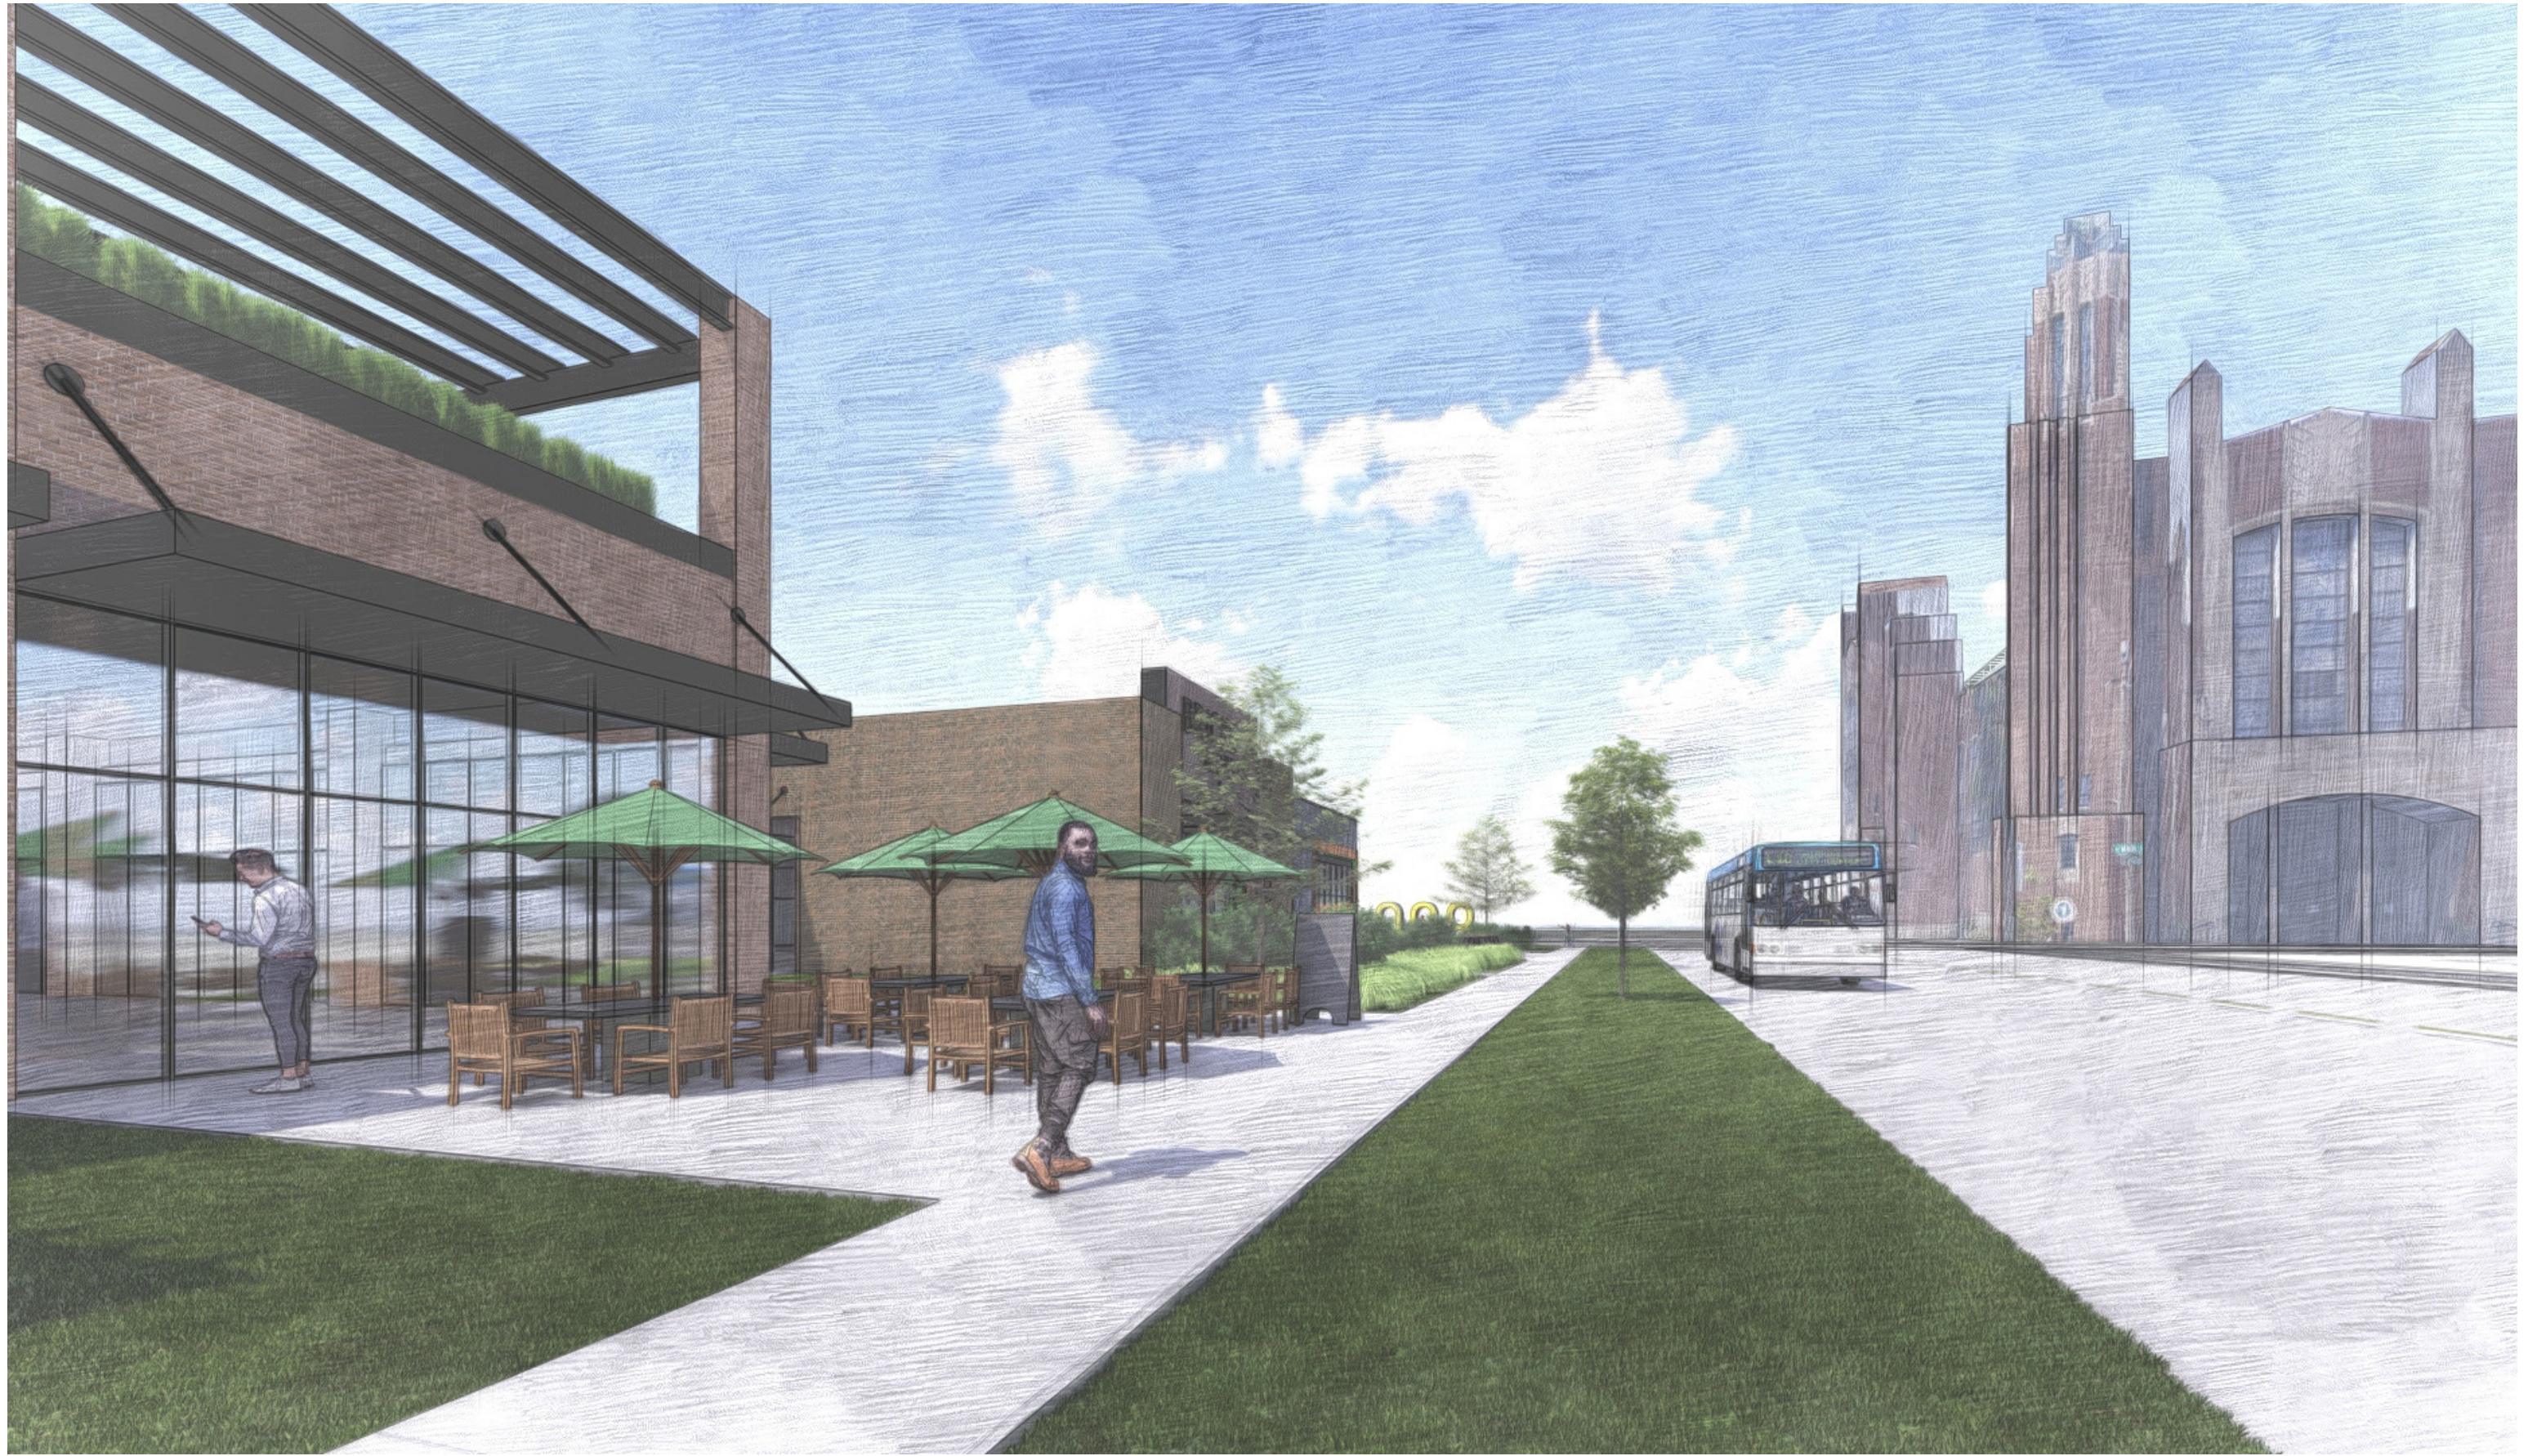

Site Plan Concept

City of Bloomington
800 N Main Street
Bloomington, IL 61701

Rendered Site Plan Concept

Workbench
ARCHITECTS

City of Bloomington
800 N Main Street
Bloomington, IL 61701

Workbench
ARCHITECTS