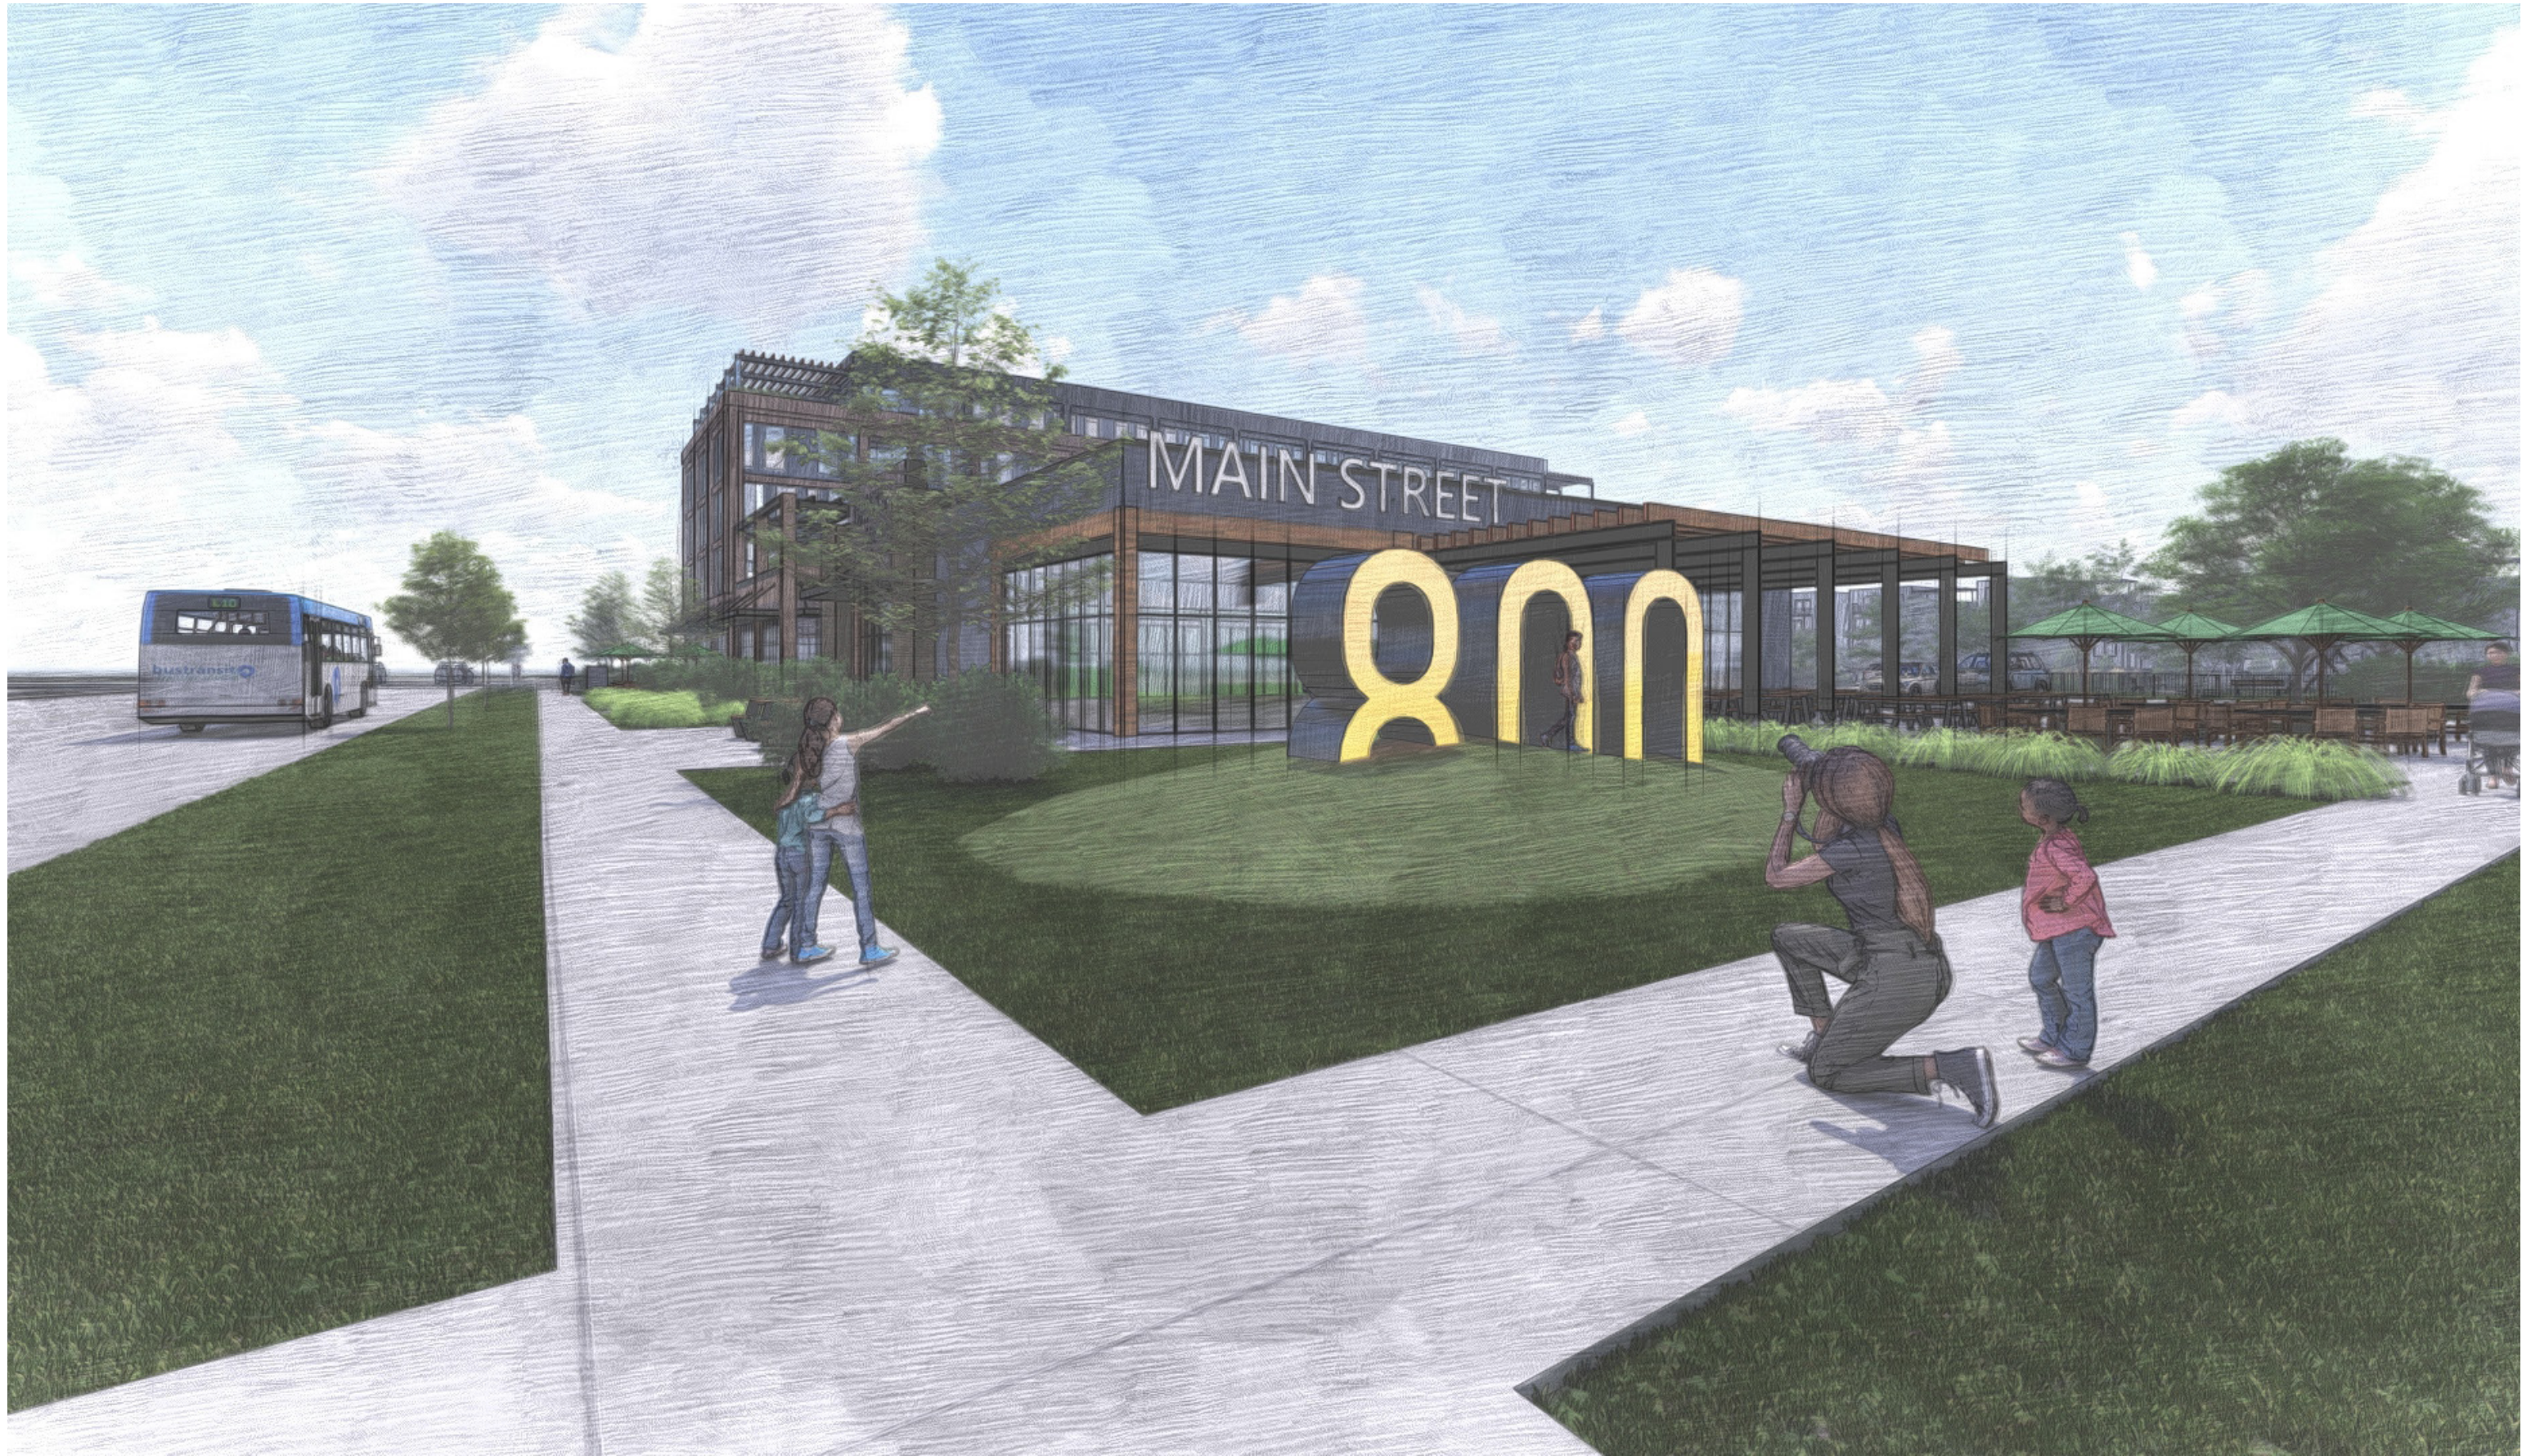

Site Plan Concept

City of Bloomington
800 N Main Street
Bloomington, IL 61701

Rendered Site Plan Concept

Workbench
ARCHITECTS

City of Bloomington
800 N Main Street
Bloomington, IL 61701

Workbench
ARCHITECTS

City of Bloomington
800 N Main Street
Bloomington, IL 61701

Rendered Perspective

Workbench
ARCHITECTS

City of Bloomington
800 N Main Street
Bloomington, IL 61701

Workbench
ARCHITECTS

City of Bloomington
800 N Main Street
Bloomington, IL 61701